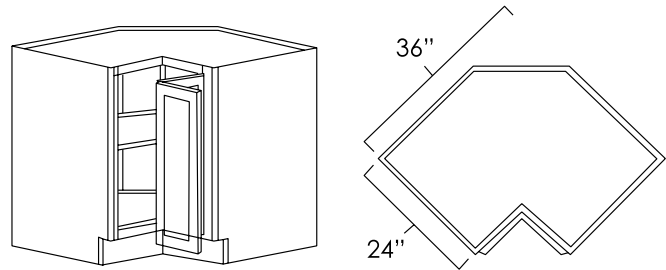

SINGLE DOOR

UCB1854

DOUBLE DOOR

UCB2454
UCB3054
UCB3654

LAZY SUSAN CORNER BASE CABINETS

SKU: LS3312 • LS3612

Specifications:

- » Stainless steel baskets are standard.
- » There are two baskets per cabinet.
- » Both baskets are height adjustable.
- » Lazy susan doors may be mounted to open right or left.
- » For SKU ordering info see page 81