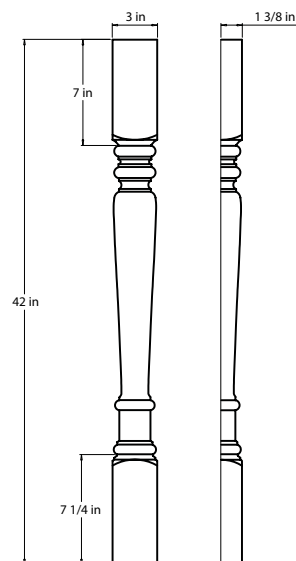

PANELS, FILLERS & TRIMS