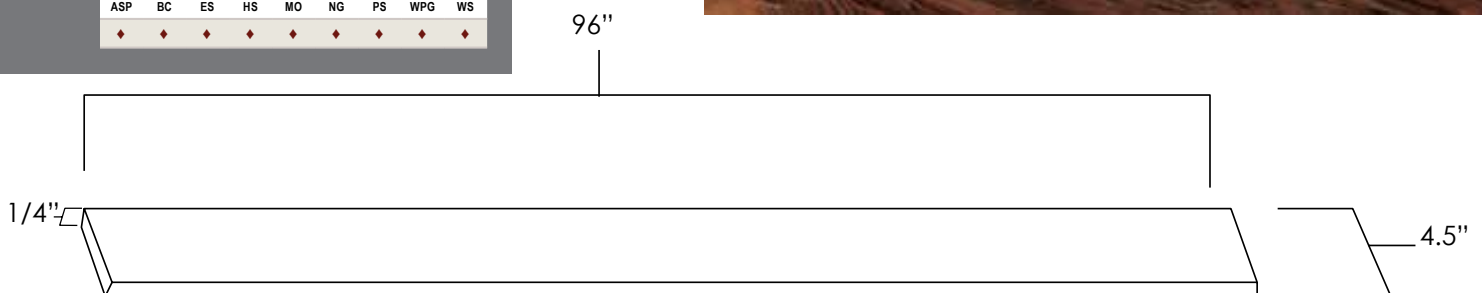

Specifications:

- » 1/4" thick.
- » Can be cut to fit.
- » For SKU ordering info see page 88

ASP	BC	ES	HS	MO	NG	PS	WPG	WS
◆	◆	◆	◆	◆	◆	◆	◆	◆