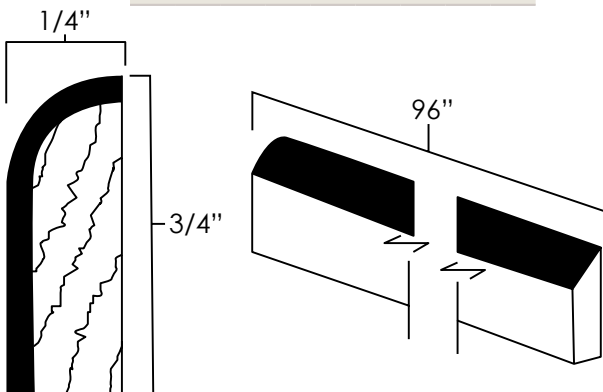

SCRIBE MOULDING **SKU: SM8**

Specifications:

- » Sold in 8 ft long sections.
- » Use behind Light Rail Molding when wrapping around the side of a wall cabinet.
- » For SKU ordering info see page 88

ASP BC ES HS MO NG PS WPG WS