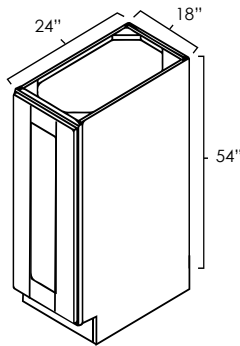

UTILITY BASE CABINET

Specifications:

- » Bottom Cabinet for Split Pantries
- » Will need a tall skin to cover seam
- » For SKU ordering info see page 81

ASP	BC	ES	HS	MO	NG	PS	WPG	WS
N/A	N/A	N/A	◆	N/A	◆	◆	◆	◆

SINGLE DOOR

UCB1854