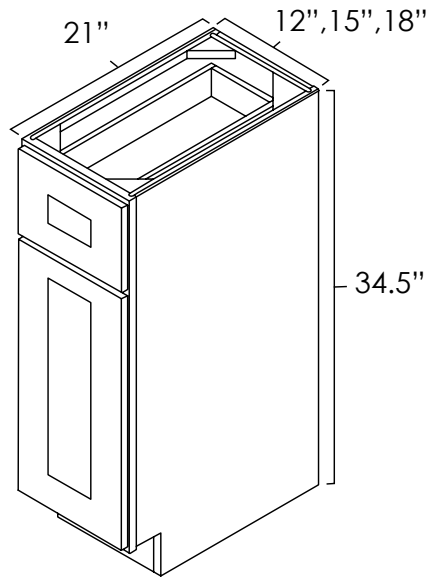

SKU: V2421 • V3021 • V3621

ASP	BC	ES	HS	MO	NG	PS	WPG	WS
◆	◆	◆	◆	◆	◆	◆	◆	◆

VANITY BASE

SKU: VB12 • VB15 • VB18

Specifications:

- » One standard height dovetail drawer
- » One Door
- » One 1/2 depth adjustable shelf
- » For SKU ordering info see page 91