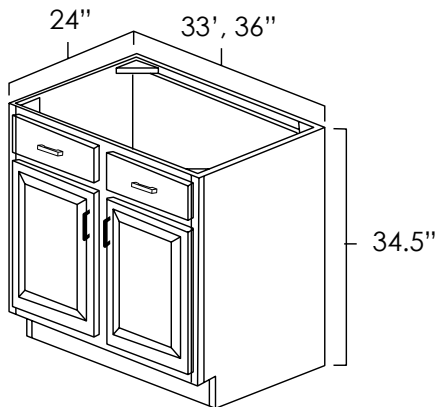

Bases

DIAGONAL CORNER SINK BASE CABINET

SKU: DCB36

BASES

Specifications:

- » There are no shelves in this cabinet.
- » There are no drawers in this cabinet.
- » For SKU ordering info see page 81

ASP	BC	ES	HS	MO	NG	PS	WPG	WS
◆	◆	◆	◆	◆	◆	◆	◆	◆