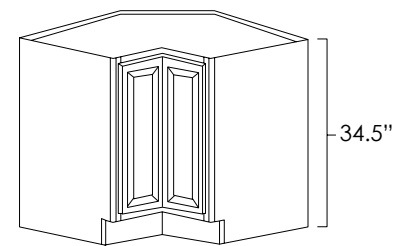

2 DRAWER BASE CABINET

BASES

2DB24 • 2DB27 • 2DB30 • 2DB33 • 2DB36

Specifications:

- » Two equal sized deep dovetail drawers
- » *For SKU ordering info see page 82*

ASP	BC	ES	HS	MO	NG	PS	WPG	WS
N/A	N/A	N/A	◆	N/A	◆	◆	◆	◆

EASY REACH BASE CABINET

BER33 • BER36

Specifications:

- » One ½ depth adjustable (non-removable) shelf
- » Decorative hardware screws must be countersunk to prevent scratching of adjacent cabinet
- » *For SKU ordering info see page 82*

ASP	BC	ES	HS	MO	NG	PS	WPG	WS
N/A	N/A	N/A	◆	N/A	◆	◆	◆	◆