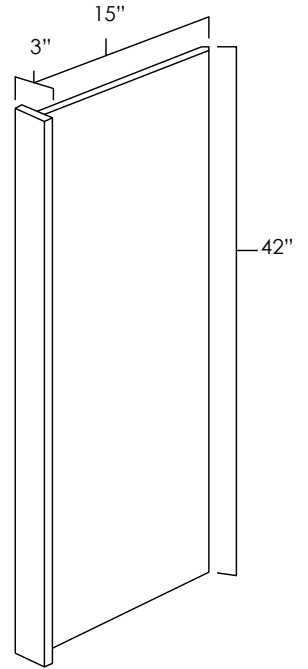

Specifications:

- » 1/2" thick panel with a 3" wide wall filler on the front.
- » Can be trimmed to desired height and/or width.
- » May be used either left or right.
- » For SKU ordering info see page 87