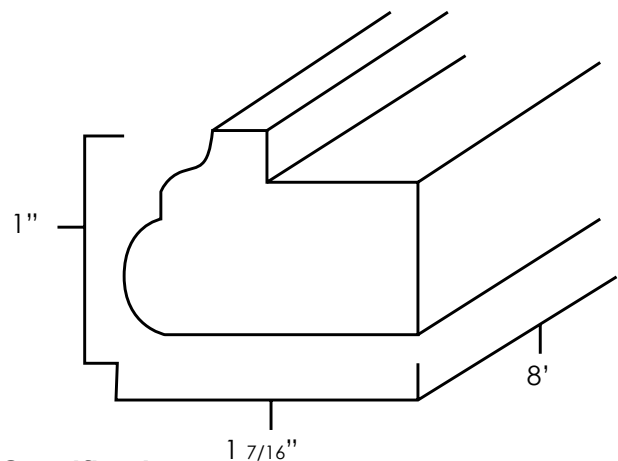

LIGHT RAIL MOULDING **SKU: LRM8**

Specifications:

- » Sold in 8 ft long sections.
- » For SKU ordering info see page 89

ASP BC ES HS MO NG PS WPG WS

PANELS, FILLERS & TRIMS