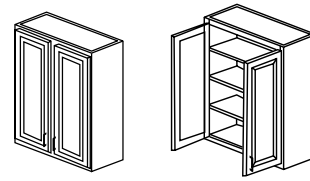

Double Doors Wall Cabinets

		ASP	BC	ES	HS	MO	NG	PS	WPG	WS
W2430	24 x 30	$357.23	$440.50	$255.26	$440.50	$308.48	$440.50	$311.35	$440.50	$311.35
W2436	24 x 36	$386.84	$500.98	$304.05	$500.98	$351.32	$500.98	$351.67	$500.98	$351.67
W2442	24 x 42	$460.70	$550.70	$336.80	$550.70	$422.32	$550.70	$422.73	$550.70	$422.73
W2730	27 x 30	$395.75	$476.49	$279.89	$476.49	$341.52	$476.49	$344.78	$476.49	$344.78
W2736	27 x 36	$415.22	$543.02	$332.56	$543.02	$376.60	$543.02	$368.68	$543.02	$368.68
W2742	27 x 42	$474.08	$766.08	$361.67	$766.08	$426.48	$766.08	$430.54	$766.08	$430.54
W3030	30 x 30	$389.70	$517.94	$288.72	$517.94	$352.04	$517.94	$355.40	$517.94	$355.40
W3036	30 x 36	$446.03	$571.16	$348.68	$571.16	$404.87	$571.16	$408.87	$571.16	$408.87
W3042	30 x 42	$504.22	$838.91	$384.20	$838.91	$468.00	$838.91	$468.72	$838.91	$468.72
W3330	33 x 30	$411.84	$565.28	$312.01	$565.28	$374.08	$565.28	$377.66	$565.28	$377.66
W3336	33 x 36	$470.81	$607.53	$375.53	$607.53	$431.08	$607.53	$435.37	$607.53	$435.37
W3342	33 x 42	$548.03	$906.82	$412.83	$906.82	$503.24	$906.82	$508.28	$906.82	$508.28
W3630	36 x 30	$439.37	$614.67	$340.80	$614.67	$409.84	$614.67	$410.51	$614.67	$410.51
W3636	36 x 36	$501.21	$658.22	$402.30	$658.22	$460.84	$658.22	$461.58	$658.22	$461.58
W3642	36 x 42	$577.35	$976.21	$441.38	$976.21	$533.60	$976.21	$534.49	$976.21	$534.49
W3930	39 x 30	$486.30	$658.39	N/A	$658.39	$432.56	$658.39	$439.82	$658.39	$439.82
W3936	39 x 36	$538.55	$709.34	N/A	$709.34	$485.52	$709.34	$490.69	$709.34	$490.69
W3942	39 x 42	$588.91	$1,044.92	N/A	$1,044.92	$555.08	$1,044.92	$560.87	$1,044.92	$560.87
W4230	42 x 30	$514.68	$680.86	N/A	$680.86	$464.00	$680.86	$468.72	$680.86	$468.72
W4236	42 x 36	$565.88	$764.40	N/A	$764.40	$519.76	$764.40	$525.21	$764.40	$525.21
W4242	42 x 42	$643.92	$1,063.52	$604.48	$1,063.52	$580.88	$1,063.52	$586.87	$1,063.52	$586.87