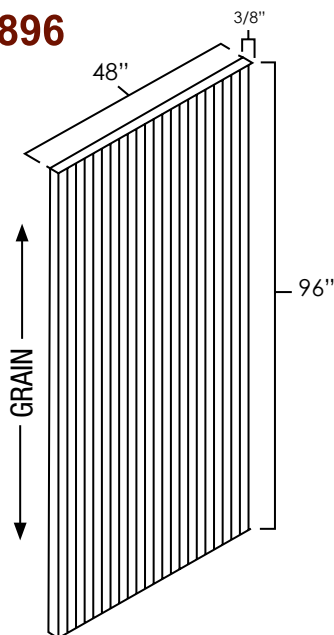

ASP	BC	ES	HS	MO	NG	PS	WPG	WS
N/A	N/A	N/A	◆	N/A	◆	◆	◆	◆

BEAD BOARD

SKU: BBFBP4896

Specifications:

- » 3/8" thick
- » Field trimmable
- » For SKU ordering info see page 90

ASP	BC	ES	HS	MO	NG	PS	WPG	WS
N/A	N/A	N/A	◆	N/A	◆	◆	◆	◆