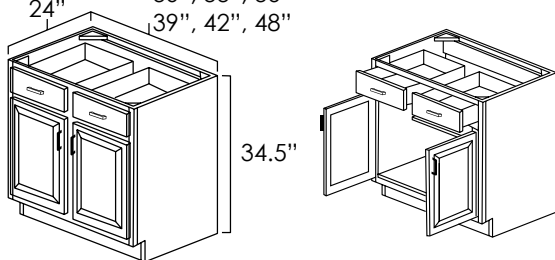

Specifications:

- » 1/2" depth adjustable shelf.
- » Butt doors on 30" through 36" wide bases.
- » For SKU ordering info see page 80

ASP BC ES HS MO NG PS WPG WS 30", 33", 36"

39", 42", 48"

24" 30", 33", 36"
39", 42", 48"