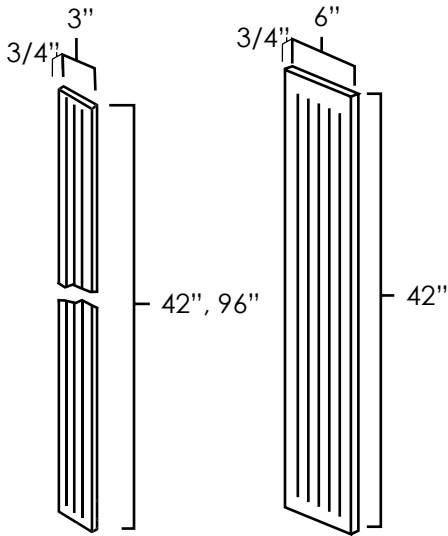

FLUTED WALL FILLERS

SKU: WFF342 • WFF642 • WFF396

Specifications:

- » 3/4" thick.
- » Can be trimmed to desired height.
- » 3" wide fillers have 3 flutes.
- » 6" wide fillers have 5 flutes.
- » Flutes begin 1.5" from the top and end 1.5" from the bottom.
- » *For SKU ordering info see page 87*

ASP	BC	ES	HS	MO	NG	PS	WPG	WS
◆	◆	N/A	◆	◆	◆	◆	◆	◆