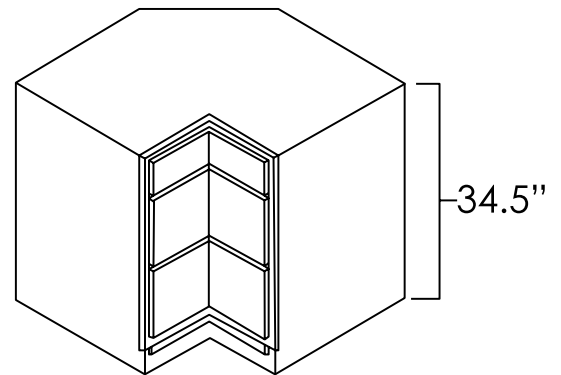

Bases

CORNER DRAWERS BASE CABINET

SKU: CDB36

BASES

Specifications:

- » This cabinet has three fully functioning, full extension drawers.
- » Glazed Mocha, Bristol Chocolate, Winchester Grey, West Point Grey, Aspen White and White Shaker have one standard drawer on top and two deep drawers below.
- » All drawer bases have a small top drawer and two larger bottom drawers
- » For SKU ordering info see page 81

ASP	BC	ES	HS	MO	NG	PS	WPG	WS
◆	◆	◆	◆	◆	◆	◆	◆	◆