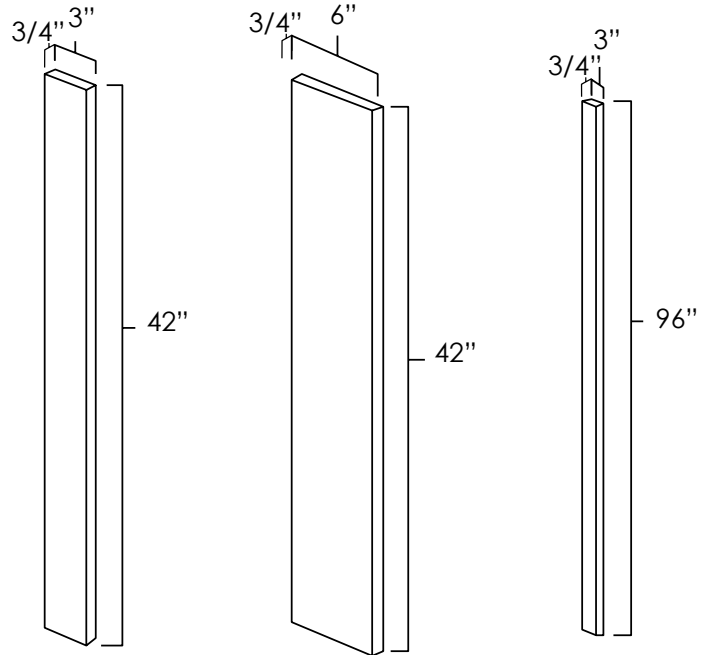

Panels, Fillers & Trims

WALL FILLERS

SKU: WF342 • WF642 • WF396

Specifications:

- » 3/4" thick.
- » Can be trimmed to desired height and/or width.
- » For SKU ordering info see page 87

ASP BC ES HS MO NG PS WPG WS