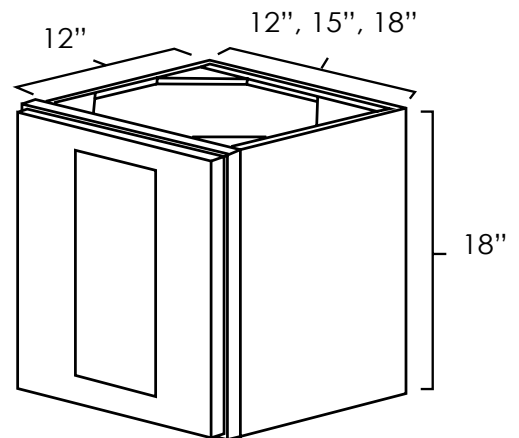

ASP	BC	ES	HS	MO	NG	PS	WPG	WS
◆	◆	◆	◆	◆	◆	◆	◆	◆

18" HIGH SINGLE DOOR WALL CABINETS

W1218 • W1518 • W1818

Specifications:

- » **No Shelf**
- » **18" Tall**
- » For SKU ordering info see page 78

ASP	BC	ES	HS	MO	NG	PS	WPG	WS
N/A	N/A	N/A	◆	N/A	◆	◆	◆	◆