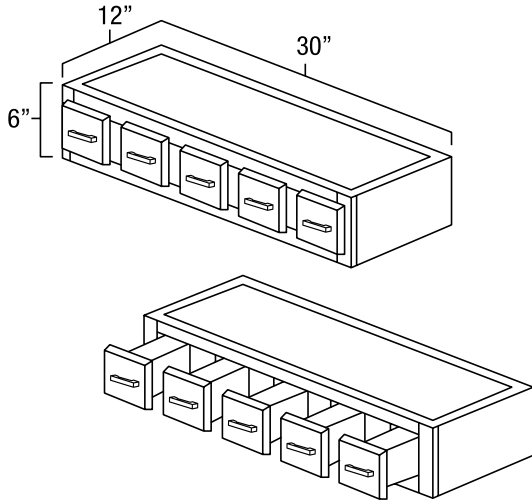

SPICE DRAWER WALL CABINETS

SKU: WSC30

Specifications:

- » This cabinet does not come with any drawer slides.
- » The interior is finished and the cabinet can be used without the drawers as a wine rack.
- » The drawers cannot be turned. If drawers are used the cabinet must be installed horizontally for them to function properly.
- » For SKU ordering info see page 78