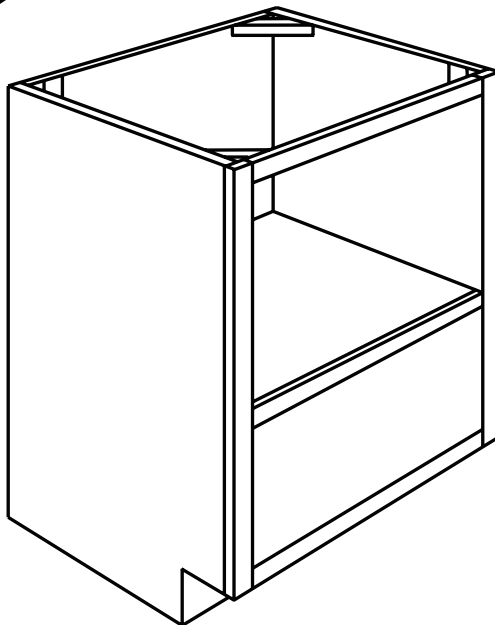

Specifications:

- » **Finished solid wood front**
- » **1 Soft-close drawer**
- » **Dovetail drawer construction**
- » **Solid wood construction**
- » *For SKU ordering info see page 82*

ASP	BC	ES	HS	MO	NG	PS	WPG	WS
◆	N/A	N/A	◆	N/A	◆	◆	◆	◆