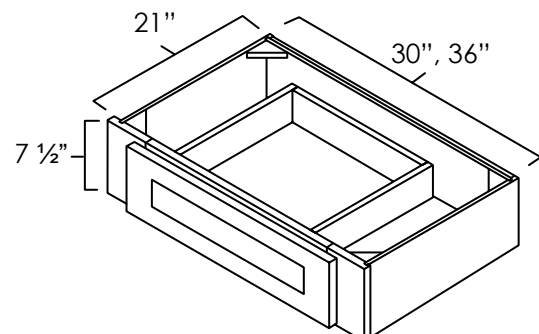

ASP	BC	ES	HS	MO	NG	PS	WPG	WS
N/A	N/A	N/A	◆	N/A	◆	◆	◆	◆