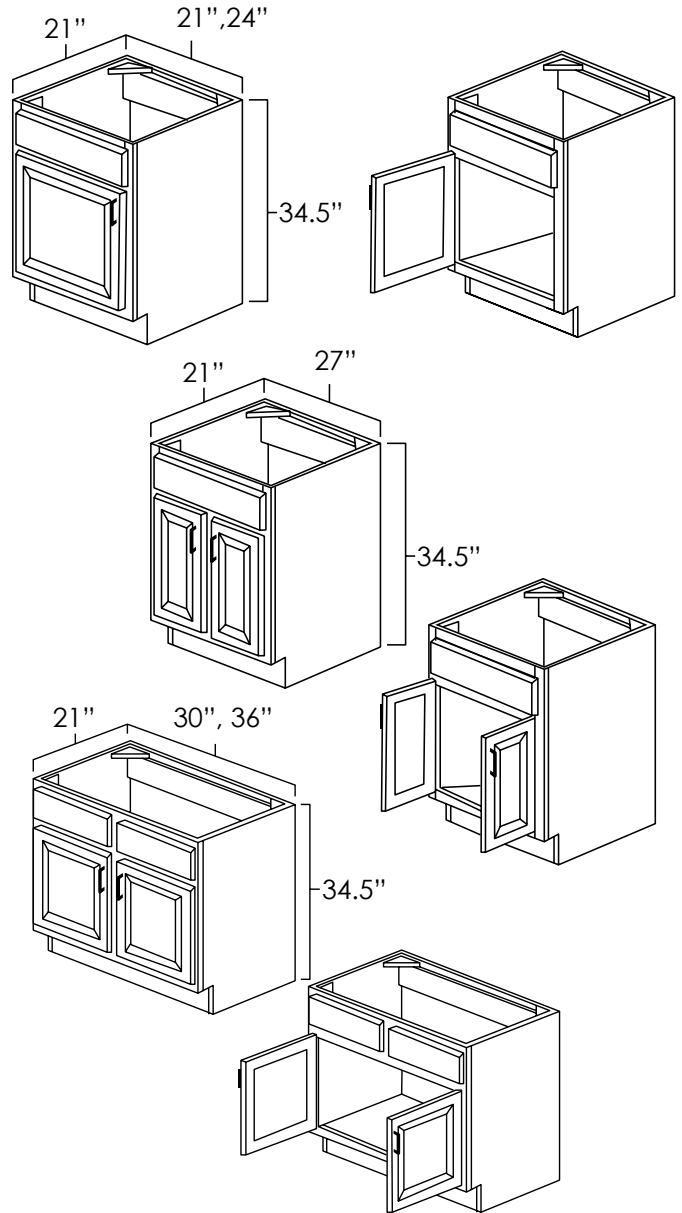

Vanities

VANITY SINK BASE CABINETS

SKU: V2121 • V2421 • V2721 • V3021 • V3621

Specifications:

- » There are no shelves or drawers in these cabinets
- » Butt doors on all three vanity sink bases
- » Depth: 21"
- » For SKU ordering info see page 91

SKU: V2121 • V2721

ASP	BC	ES	HS	MO	NG	PS	WPG	WS
◆	N/A	N/A	◆	N/A	◆	◆	◆	◆

SKU: V2421 • V3021 • V3621

ASP	BC	ES	HS	MO	NG	PS	WPG	WS
◆	◆	◆	◆	◆	◆	◆	◆	◆