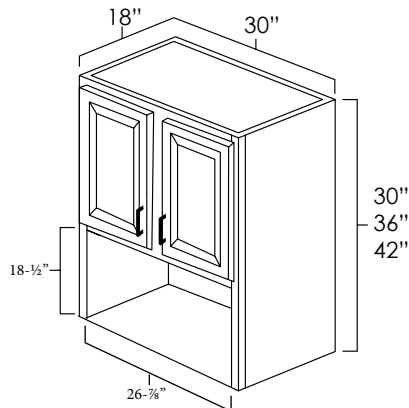

ASP	BC	ES	HS	MO	NG	PS	WPG	WS
◆	◆	N/A	◆	◆	◆	◆	◆	◆

MICROWAVE WALL CABINETS

SKU: MW3030 • MW3036 • MW3042

Specifications:

- » This cabinet is designed for “counter” style microwaves.
- » There are no shelves in this cabinet.
- » Opening width is 26-7/8”.
- » Opening height is 18-1/2”.
- » Shelf depth is 20”.
- » Cabinet depth is 18”.
- » Butt doors on all microwave cabinets.
- » For SKU ordering info see page 78