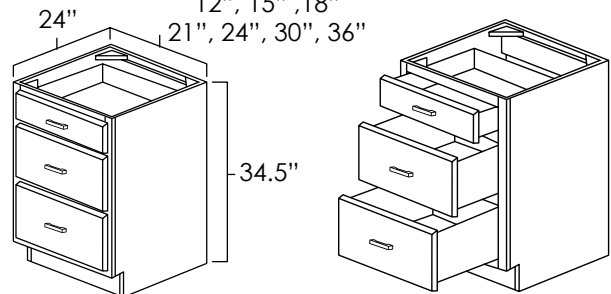

Specifications:

- » Glazed Mocha, Bristol Chocolate, Winchester Grey, West Point Grey, Aspen White and White Shaker have one standard drawer on top and two deep drawers below.
- » All drawer bases have a small top drawer and two larger bottom drawers
- » For SKU ordering info see page 80

ASP BC ES HS MO NG PS WPG WS

24" 12", 15", 18"
21", 24", 30", 36"