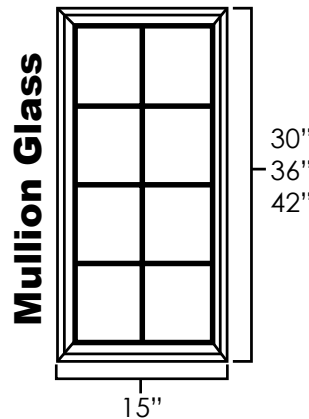

SINGLE GLASS DIAGONAL DOORS

SKU: MDWDC30 • MDWDC36 • MDWDC42 • PGWDC30 • PGWDC36 • PGWDC42

» For SKU ordering info see page 86

MD (Mullion)

ASP	BC	ES	HS	MO	NG	PS	WPG	WS
N/A	+	+	N/A	+	N/A	+	N/A	+

PG (Plain Glass)

ASP	BC	ES	HS	MO	NG	PS	WPG	WS
+	N/A	+	+	N/A	+	+	+	+