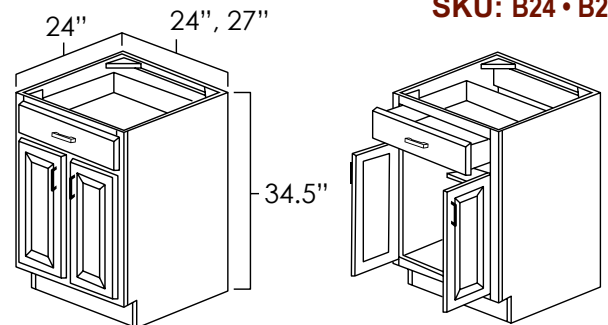

SKU: B24 • B27

Specifications:

- » 1/2 depth adjustable shelf.
- » Butt doors on both 24" and 27" wide bases.
- » For SKU ordering info see page 80

ASP BC ES HS MO NG PS WPG WS

DOUBLE DOORS & DRAWERS BASE CABINETS