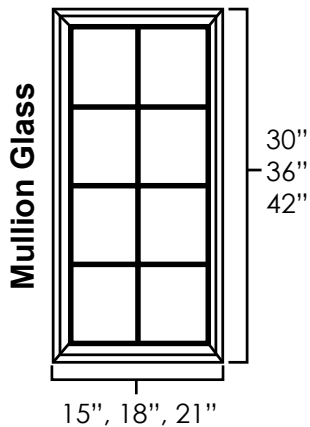

SINGLE GLASS DOORS

SKU: MD1530 • MD1830 • MD2130 • MD1536 • MD1836 • MD2136 • MD1542 • MD1842 • MD2142 • PG1530 • PG1830 • PG2130 • PG1536 • PG1836 • PG2136 • PG1542 • PG1842 • PG2142

ACCESSORIES

Specifications:

- » Match the profile of the selected door style.
- » The information following MD in the sku indicate the size / type of cabinet the door will fit.
  EX: MD2442 fits a W2442.
  EX: MDWDC36 fits a WDC2436.
- » 30" and 36" high cabinets will have 6 panes while 42" high cabinets will have 8.
  For SKU ordering info see page 85

MD (Mullion)

ASP	BC	ES	HS	MO	NG	PS	WPG	WS
N/A	+	N/A	N/A	+	N/A	+	N/A	+

PG (Plain Glass)

ASP	BC	ES	HS	MO	NG	PS	WPG	WS
N/A	N/A	N/A	+	N/A	+	+	+	+

SET OF DOUBLE GLASS DOORS

SKU: MD2430 • MD3030 • MD3630 • MD2436 • MD3036 • MD3636 • MD2442 • MD3042 • MD3642 • PG2430 • PG3030 • PG3630 • PG2436 • PG3036 • PG3636 • PG2442 • PG3042 • PG3642

Specifications:

- » Match the profile of the selected door style.
- » The information following MD in the sku indicate the size / type of cabinet the door will fit.
  EX: MD2442 fits a W2442.
  EX: MDWDC36 fits a WDC2436.
- » 30" and 36" high cabinets will have 6 panes while 42" high cabinets will have 8.
- » *For SKU ordering info see page 86*

MD (Mullion)

ASP	BC	ES	HS	MO	NG	PS	WPG	WS
N/A	+	N/A	N/A	+	N/A	+	N/A	+

PG (Plain Glass)

ASP	BC	ES	HS	MO	NG	PS	WPG	WS
N/A	N/A	N/A	+	N/A	+	+	+	+