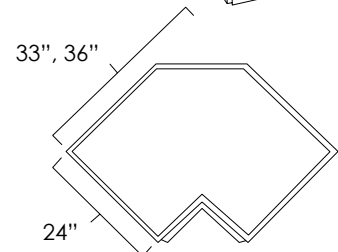

- » One ½ depth adjustable (non-removable) shelf
- » Decorative hardware screws must be countersunk to prevent scratching of adjacent cabinet
- » *For SKU ordering info see page 82*

ASP	BC	ES	HS	MO	NG	PS	WPG	WS
N/A	N/A	N/A	◆	N/A	◆	◆	◆	◆