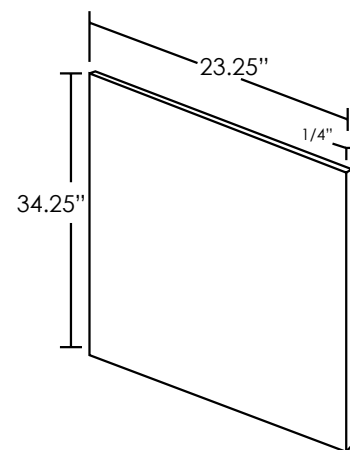

BASE SKIN

SKU: BS2435

Specifications:

- » 1/4" thick plywood finished to match
- » Field trimmable
- » For SKU ordering info see page 89

ASP	BC	ES	HS	MO	NG	PS	WPG	WS
N/A	N/A	N/A	♦	N/A	♦	N/A	N/A	N/A