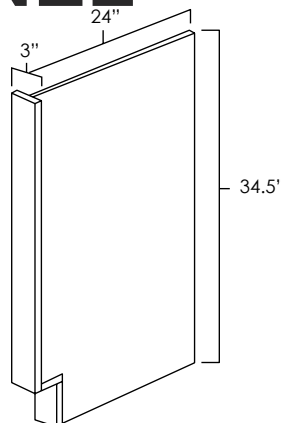

ASP	BC	ES	HS	MO	NG	PS	WPG	WS
◆	◆	◆	◆	◆	◆	◆	◆	◆