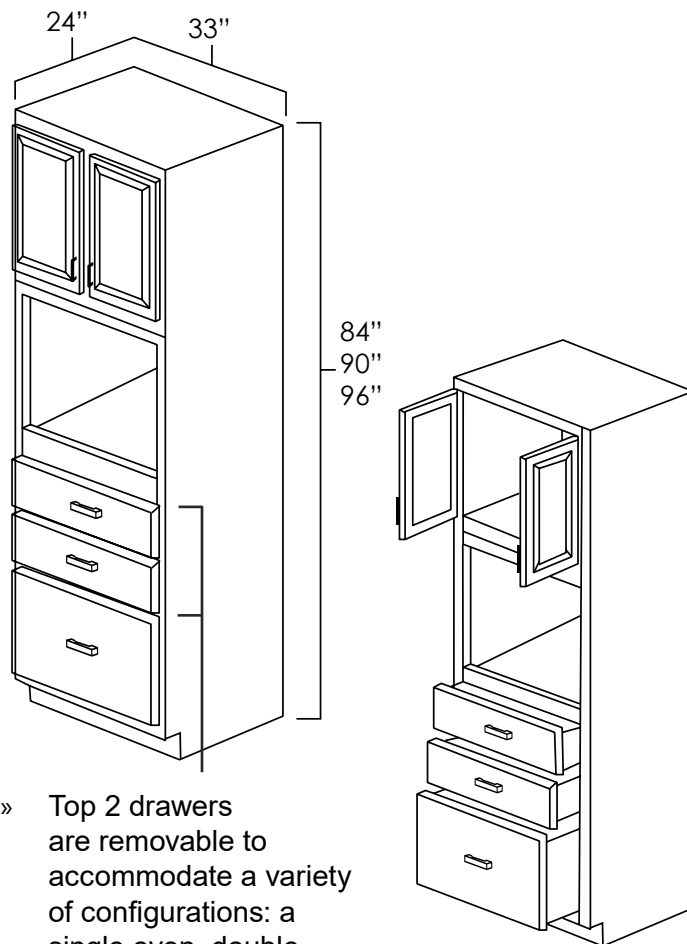

Talls

UNIVERSAL OVEN CABINETS

SKU: UOC3384 • UOC3390 • UOC3396

Specifications:

- » The cut out opening measures 28.5" x 22".
- » Will fit any standard size oven.
- » These cabinets are 24" deep.
- » Can be arranged as a single oven, double oven, or oven/microwave combination by removing the necessary drawers and cutting to fit.
- » Butt doors on all universal oven cabinets.
- » The top two drawers are standard drawers while the bottom is a deeper drawer.
- » For SKU ordering info see page 83

ASP BC ES HS MO NG PS WPG WS

- » Top 2 drawers are removable to accommodate a variety of configurations: a single oven, double oven, or oven/microwave combination