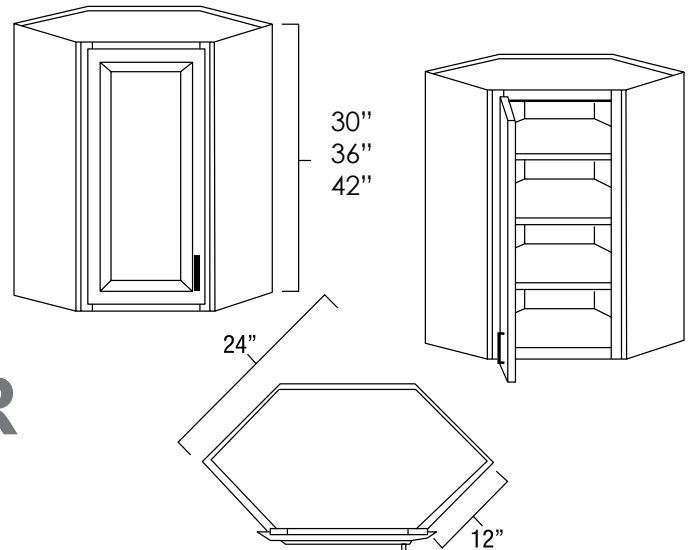

DIAGONAL CORNER WALL CABINETS

SKU: WDC2430 • WDC2436 • WDC2442 • WDC42PG • WDC42BG

Specifications:

- » 30" and 36" tall cabinets have two adjustable shelves.
- » 42" tall cabinets have three adjustable shelves.
- » Door may be replaced with corresponding diagonal glass door (see page 52).
- » For SKU ordering info see page 76

WDC2430 • WDC2436 • WDC2442

ASP	BC	ES	HS	MO	NG	PS	WPG	WS
◆	◆	◆	◆	◆	◆	◆	◆	◆

WDC42PG • With Plain Glass (PG)

ASP	BC	ES	HS	MO	NG	PS	WPG	WS
◆	N/A	N/A	◆	N/A	◆	◆	◆	◆

WDC42BG • With Beveled Glass (BG)

ASP	BC	ES	HS	MO	NG	PS	WPG	WS
N/A	◆	N/A	N/A	◆	N/A	N/A	N/A	N/A