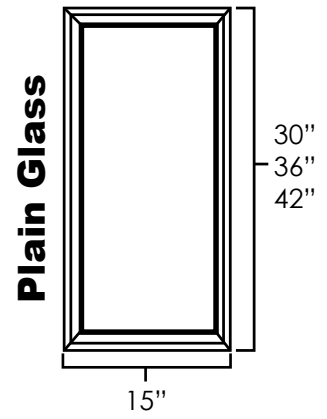

SINGLE GLASS DIAGONAL DOORS

SKU: MDWDC30 • MDWDC36 • MDWDC42 • PGWDC30 • PGWDC36 • PGWDC42

» For SKU ordering info see page 86

MD (Mullion)

ASP	BC	ES	HS	MO	NG	PS	WPG	WS
N/A	+	+	N/A	+	N/A	+	N/A	+

PG (Plain Glass)

ASP	BC	ES	HS	MO	NG	PS	WPG	WS
+	N/A	+	+	N/A	+	+	+	+