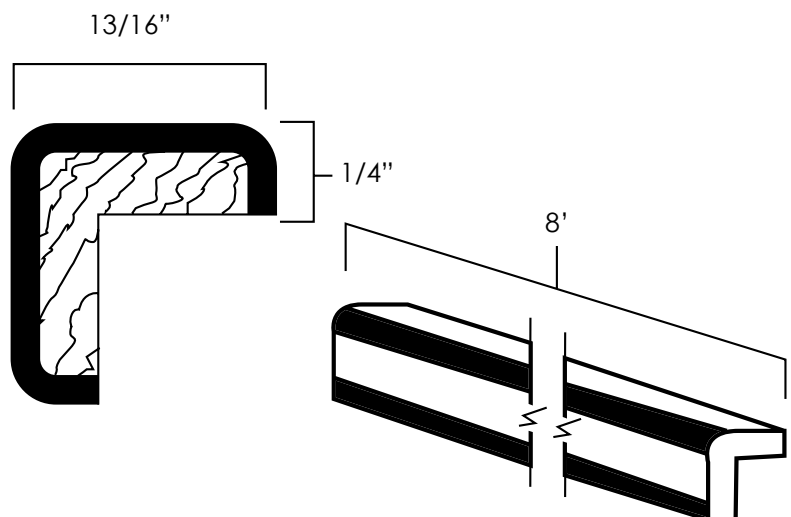

COVE CROWN MOULDING

SKU: LVC LVCD

Specifications:

» Sold in 8ft. long sections

» For SKU ordering info see page 89

PANELS, FILLERS & TRIMS

OUTSIDE CORNER MOULDING

SKU: PCS8

Specifications:

» Sold in 8ft. long sections

» For SKU ordering info see page 89

ASP	BC	ES	HS	MO	NG	PS	WPG	WS
♦	♦	♦	♦	♦	♦	♦	♦	♦