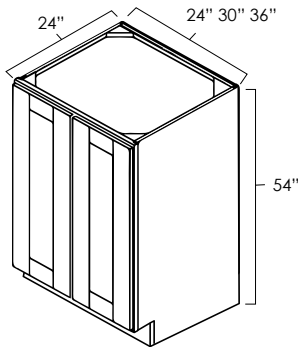

DOUBLE DOOR

UCB2454
UCB3054
UCB3654