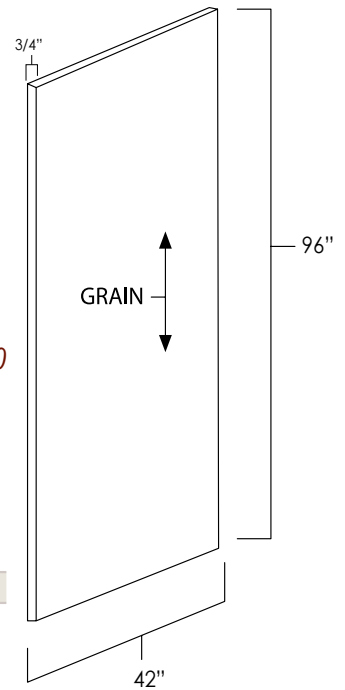

ASP	BC	ES	HS	MO	NG	PS	WPG	WS
N/A	N/A	N/A	◆	N/A	◆	◆	◆	◆

BEAD BOARD

SKU: BBFBP4896