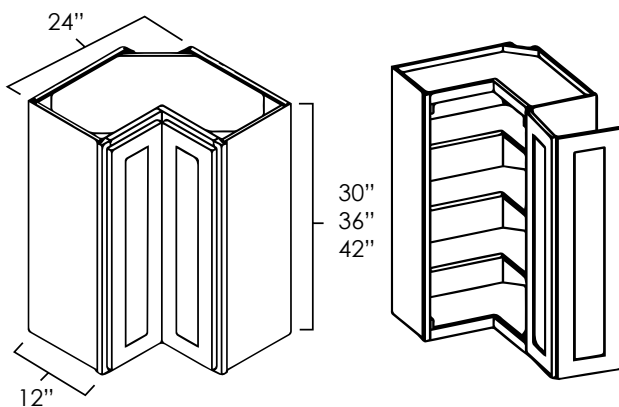

ASP	BC	ES	HS	MO	NG	PS	WPG	WS
N/A	N/A	N/A	◆	N/A	◆	◆	◆	◆

EASY REACH WALL CABINETS

SKU: WER2430 • WER2436 • WER2442

Specifications:

- » One 1/2 depth adjustable (non-removable) shelf
- » Decorative hardware screws must be countersunk to prevent scratching of adjacent cabinet
- » For SKU ordering info see page 77