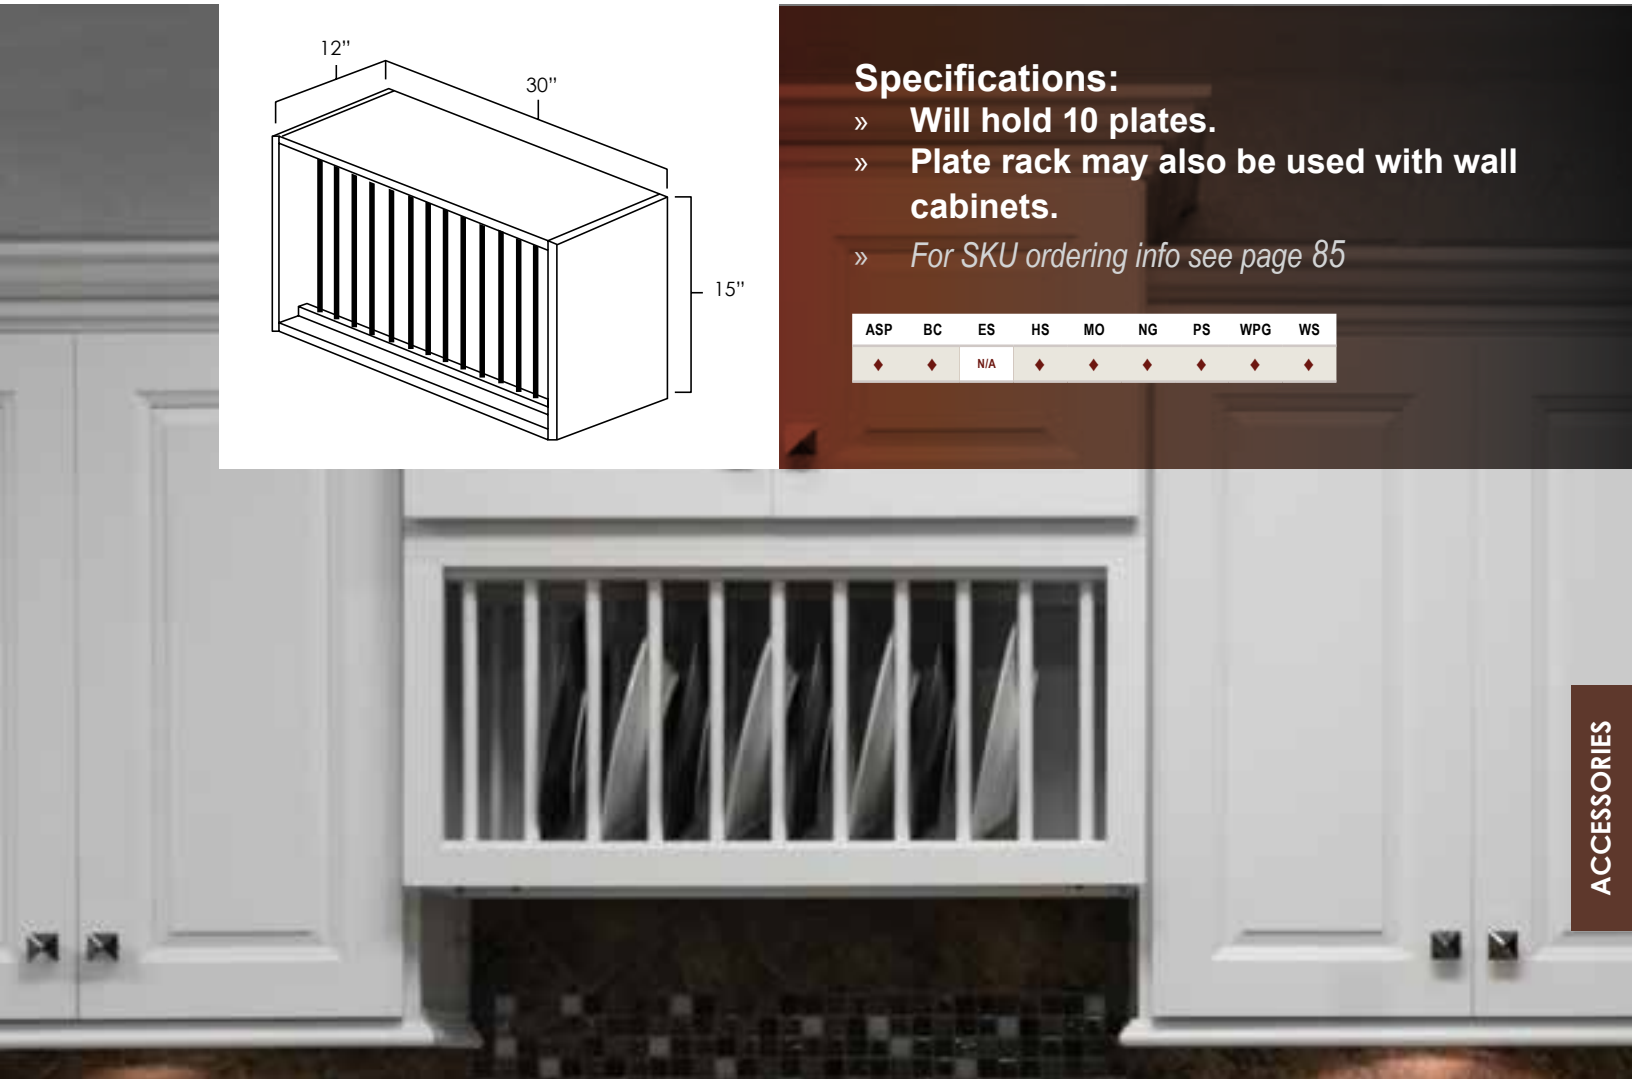

Specifications:

- » Will hold 10 plates.
- » Plate rack may also be used with wall cabinets.
- » For SKU ordering info see page 85

ASP	BC	ES	HS	MO	NG	PS	WPG	WS
◆	◆	N/A	◆	◆	◆	◆	◆	◆

ACCESSORIES

TOILET TOPPER

SKU: TT2436

Specifications:

- » Butt Doors on top
- » Tilt Out Drawer on bottom
- » Opening between doors and tilt out drawer has a matching finish
- » Opening is 20 7/8" wide x 5 3/4" tall
- » For SKU ordering info see page 85

ASP	BC	ES	HS	MO	NG	PS	WPG	WS
N/A	N/A	N/A	◆	N/A	◆	◆	◆	◆