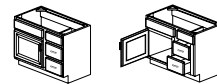

Single Door Vanity Cabinets

Page 69

		ASP	BC	ES	HS	MO	NG	PS	WPG	WS
V2421DL	24 x 21 left	$508.53	N/A	N/A	$543.26	N/A	$508.53	$502.73	$508.53	$502.73
V2421DR	24 x 21 right	$508.53	N/A	N/A	$543.26	N/A	$508.53	$502.73	$508.53	$502.73
V3021DL	30 x 21 left	$677.07	$644.83	$575.95	$688.88	$642.19	$644.83	$644.83	$644.83	$644.83
V3021DR	30 x 21 right	$677.07	$644.83	$575.95	$688.88	$642.19	$644.83	$644.83	$644.83	$644.83
V3621DL	36 x 21 left	$865.20	$824.00	$698.62	$824.00	$722.53	$824.00	$824.00	$824.00	$824.00
V3621DR	36 x 21 right	$865.20	$824.00	$698.62	$824.00	$722.53	$824.00	$824.00	$824.00	$824.00
V4221DL	36 x 21 left	N/A	N/A	N/A	$977.42	N/A	$977.42	$977.42	$977.42	$977.42
V4221DR	36 x 21 right	N/A	N/A	N/A	$977.42	N/A	$977.42	$977.42	$977.42	$977.42