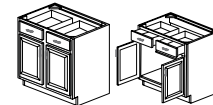

Dble Doors & Drawers Base Cabinets

Page 32

		ASP	BC	ES	HS	MO	NG	PS	WPG	WS
B30	30"	$648.19	$645.41	$428.12	$645.41	$614.68	$645.41	$617.32	$645.41	$617.32
B33	33"	$682.45	$673.47	$451.24	$673.47	$641.40	$673.47	$649.95	$673.47	$649.95
B36	36"	$714.64	$706.40	$468.86	$706.40	$672.76	$706.40	$680.61	$706.40	$680.61
B39	39"	$769.24	$754.15	N/A	$754.15	$718.24	$754.15	$732.61	$754.15	$732.61
B42	42"	$793.18	$778.34	N/A	$778.34	$741.28	$778.34	$755.41	$778.34	$755.41
B48	48"	$848.75	$833.28	N/A	$833.28	$793.60	$833.28	$808.33	$833.28	$808.33