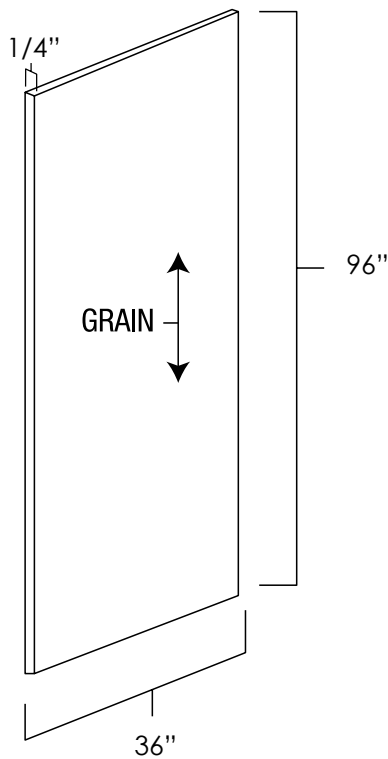

Panels, Fillers & Trims

WALL SKIN

SKU: WS1542

STAINED PLYWOOD

Specifications:

- » Sold in 8ft. long sections
- » 1/4" thick.
- » For SKU ordering info see page 89

ASP	BC	ES	HS	MO	NG	PS	WPG	WS
♦	♦	♦	♦	♦	♦	♦	♦	♦

SKU: SPW