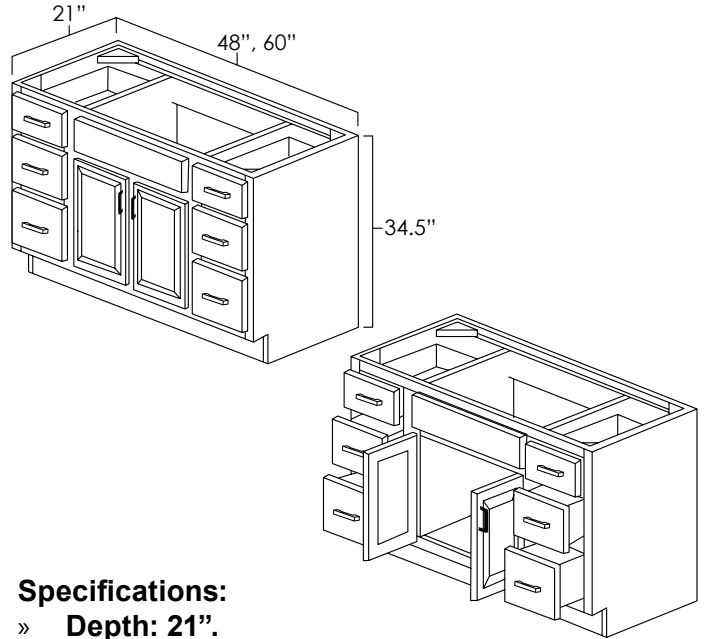

Vanities

DOUBLE DOOR VANITY CABINETS

SKU: V4821DD • V6021DD

Specifications:

- » Depth: 21".
- » There are no shelves in these cabinets.
- » All six drawers are fully functioning.
- » All styles have two standard drawers on top and four deep drawers below.
- » Butt doors on both vanity combinations.
- » For SKU ordering info see page 91