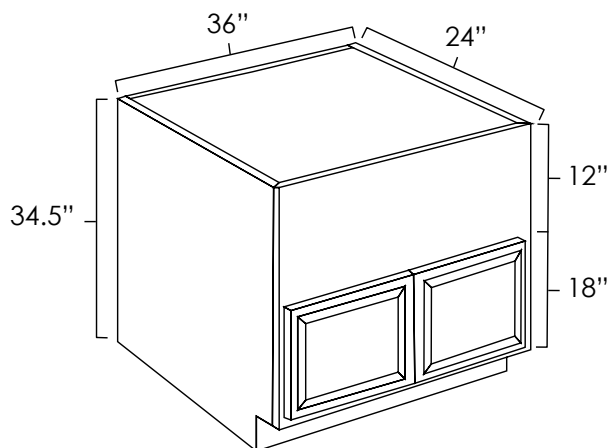

ASP BC ES HS MO NG PS WPG WS

24" 12", 15", 18"
21", 24", 30", 36"

FARM SINK BASE CABINETS

SKU: FSB36

BASES

Specifications:

- » 18" high cabinet doors.
- » There are no shelves or drawers in this cabinet.
- » *For SKU ordering info see page 81*