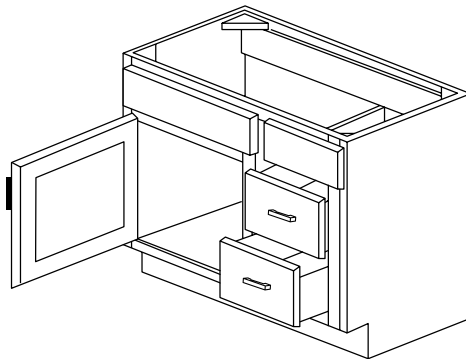

SINGLE DOOR VANITY CABINETS

SKU: V2421DL • V2421DR • V3021DL • V3021DR • V3621DL • V3621DR • V4221DL • V4221DR

Specifications:

- » Depth: 21".
- » There are no shelves in these cabinets.
- » Only the bottom two drawers are functioning.
- » All styles have one standard false drawer front on top and two deep drawers below.
- » **WHEN INDICATING RIGHT (R) or LEFT (L), IT CORRESPONDS TO THE SIDE THE DRAWERS ARE ON WHILE LOOKING AT IT**
- » For SKU ordering info see page 91

SKU: V2421DL • V2421DR

ASP	BC	ES	HS	MO	NG	PS	WPG	WS
◆	N/A	N/A	◆	N/A	◆	◆	◆	◆

SKU: V3021DL • V3021DR • V3621DL • V3621DR

ASP	BC	ES	HS	MO	NG	PS	WPG	WS
◆	◆	◆	◆	◆	◆	◆	◆	◆

SKU: V4221DL • V4221DR

ASP	BC	ES	HS	MO	NG	PS	WPG	WS
N/A	N/A	N/A	◆	N/A	◆	◆	◆	◆