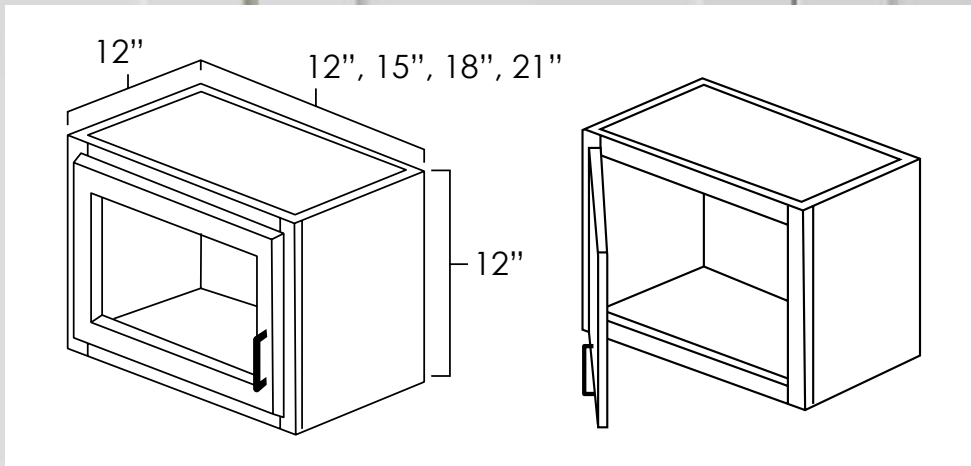

SINGLE DECORATIVE STACKER WALL CABINETS

SKU: W1212BG • W1512BG • W1812BG • W2112BG • W1212PG • W1512PG • W1812PG • W2112PG

Specifications:

- » Doors have beveled glass or plain glass fronts.
- » These cabinets are shipped pre-assembled.
- » Butt doors on all double door stacker cabinets.
- » *For SKU ordering info see page 79*

With Beveled Glass (BG) • With Plain Glass (PG)

	ASP	BC	ES	HS	MO	NG	PS	WPG	WS
BG	N/A	◆	N/A	N/A	◆	N/A	N/A	N/A	N/A
PG	◆	N/A	N/A	◆	N/A	◆	◆	◆	◆