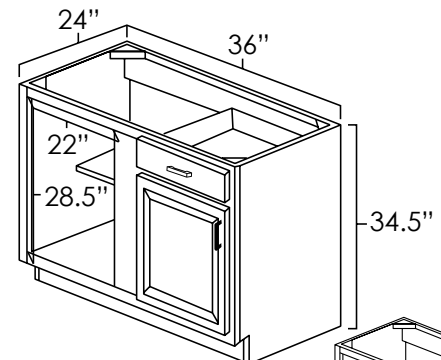

Specifications:

- » Adjustable to 45" wide.
- » May not be pulled farther than 9".
- » 12 7/8" door overlays 11 7/8" frame opening.
- » May be used as a right (R) or left (L) blind setup.
- » Full overlay cabinets must be pulled a minimum of 4" and remaining styles must be pulled a minimum of 3". May be necessary to pull further to allow clearance for door and drawer hardware.
- » For SKU ordering info see page 81