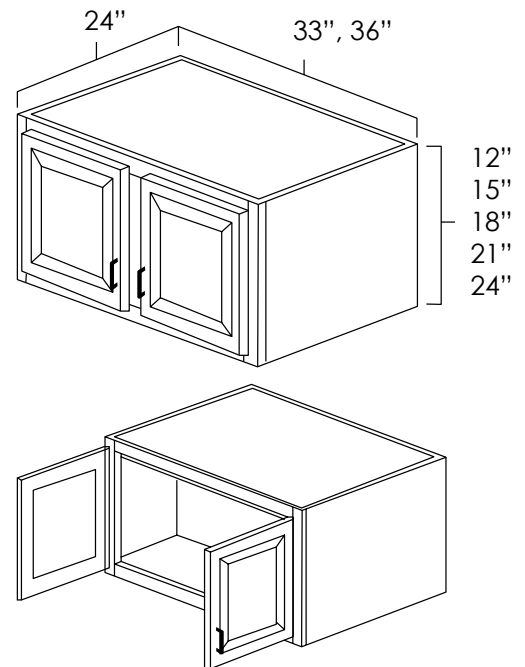

Specifications:

- » 24" tall cabinets have one adjustable shelf.
- » Remaining heights have no shelves.
- » 33" wide cabinets are available only in 15" and 24" heights.
- » Butt doors on all refrigerator wall cabinets.
- » *For SKU ordering info see page 75*