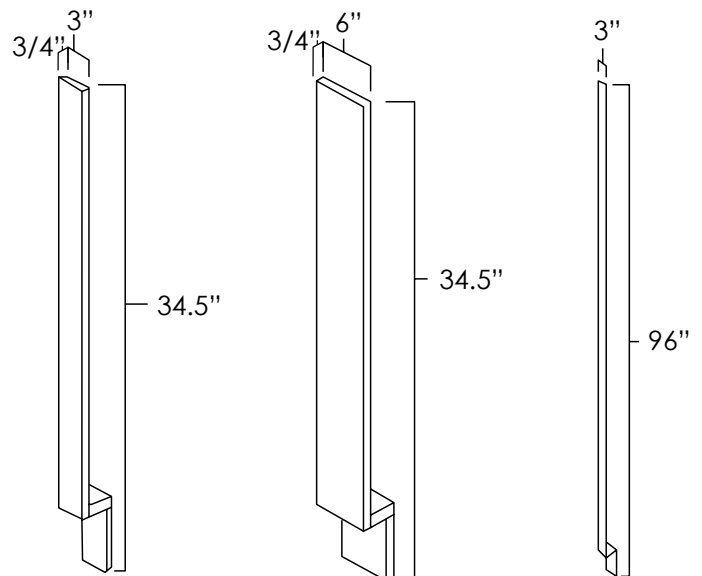

BASE FILLERS

SKU: BF3 • BF6 • TF396

Specifications:

- » 3/4" thick.
- » Can be trimmed to desired height and/or width.
- » For SKU ordering info see page 88

ASP BC ES HS MO NG PS WPG WS