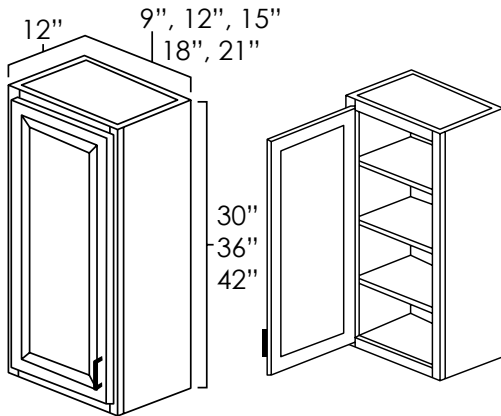

SINGLE DOOR WALL CABINETS

SKU: W0930 • W0936 • W0942 • W1230 • W1236 • W1242 • W1530 • W1536 • W1542 • W1830 • W1836
W1842 • W2130 • W2136 • W2142

WALLS