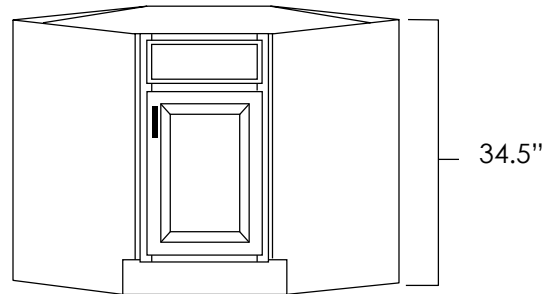

ASP	BC	ES	HS	MO	NG	PS	WPG	WS
◆	◆	◆	◆	◆	◆	◆	◆	◆

Bases

DIAGONAL CORNER SINK BASE CABINET

SKU: DCB36

BASES

Specifications:

- » There are no shelves in this cabinet.
- » There are no drawers in this cabinet.
- » For SKU ordering info see page 81