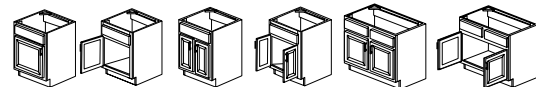

Index

Vanity Drawers Base Cabinets

Page 67

		ASP	BC	ES	HS	MO	NG	PS	WPG	WS
VDB1221	12"	$573.75	$600.89	$479.75	$600.89	$541.31	$600.89	$495.43	$600.89	$495.43
VDB1521	15"	$602.44	$630.93	$503.73	$630.93	$568.38	$630.93	$520.20	$630.93	$520.20
VDB1821	18"	$632.55	$662.48	$528.92	$662.48	$596.80	$662.48	$546.21	$662.48	$546.21
VDB2121	21"	$698.16	N/A	N/A	$698.16	N/A	$698.16	$600.86	$698.16	$600.86
VDB2421	24"	$731.44	N/A	N/A	$731.44	N/A	$731.44	$616.00	$731.44	$616.00

Vanity Sink Base Cabinets

Page 68

		ASP	BC	ES	HS	MO	NG	PS	WPG	WS
V2121	21 x 21	$497.72	N/A	N/A	$497.72	N/A	$497.72	$398.51	$497.72	$398.51
V2421	24 x 21	$454.59	$536.76	$371.64	$536.76	$369.12	$536.76	$432.94	$536.76	$432.94
V2721	27 x 21	$640.83	N/A	N/A	$640.83	N/A	$640.83	$485.17	$640.83	$485.17
V3021	30 x 21	$534.80	$631.43	$448.34	$631.43	$425.84	$631.43	$509.33	$631.43	$509.33
V3621	36 x 21	$795.83	$797.20	$543.83	$797.20	$500.96	$797.20	$757.93	$797.20	$757.93

Vanity Base

Page 69

		ASP	BC	ES	HS	MO	NG	PS	WPG	WS
VB12	12" x 34"	N/A	N/A	N/A	$554.36	N/A	$554.36	$382.32	$554.36	$382.32
VB15	15" x 34"	N/A	N/A	N/A	$610.86	N/A	$610.86	$421.28	$610.86	$421.28
VB18	18" x 34"	N/A	N/A	N/A	$667.23	N/A	$667.23	$460.16	$667.23	$460.16

Single Door Vanity Cabinets

Page 69

		ASP	BC	ES	HS	MO	NG	PS	WPG	WS
V2421DL	24 x 21 left	$508.53	N/A	N/A	$543.26	N/A	$508.53	$502.73	$508.53	$502.73
V2421DR	24 x 21 right	$508.53	N/A	N/A	$543.26	N/A	$508.53	$502.73	$508.53	$502.73
V3021DL	30 x 21 left	$677.07	$644.83	$575.95	$688.88	$642.19	$644.83	$644.83	$644.83	$644.83
V3021DR	30 x 21 right	$677.07	$644.83	$575.95	$688.88	$642.19	$644.83	$644.83	$644.83	$644.83
V3621DL	36 x 21 left	$865.20	$824.00	$698.62	$824.00	$722.53	$824.00	$824.00	$824.00	$824.00
V3621DR	36 x 21 right	$865.20	$824.00	$698.62	$824.00	$722.53	$824.00	$824.00	$824.00	$824.00
V4221DL	36 x 21 left	N/A	N/A	N/A	$977.42	N/A	$977.42	$977.42	$977.42	$977.42
V4221DR	36 x 21 right	N/A	N/A	N/A	$977.42	N/A	$977.42	$977.42	$977.42	$977.42