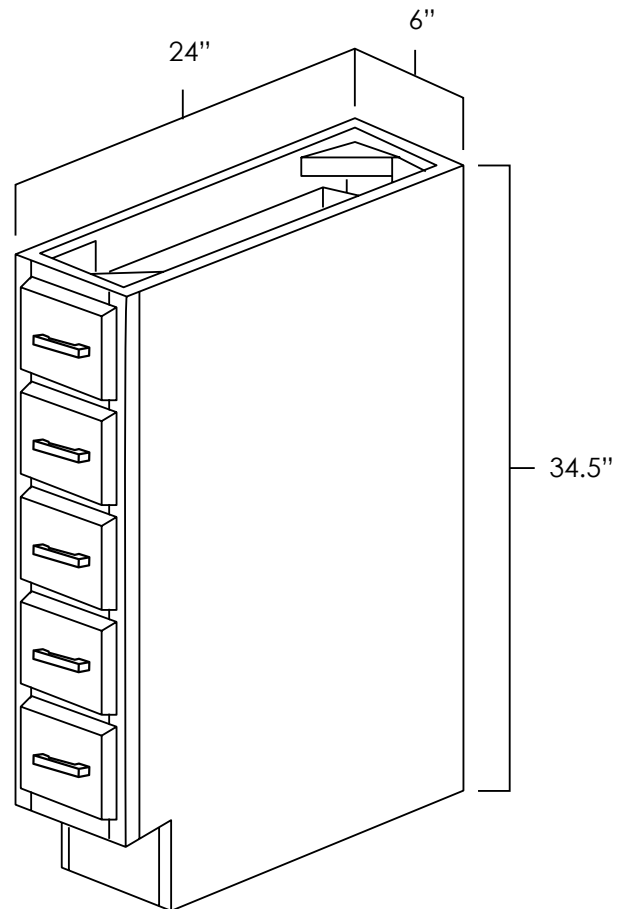

Bases

SPICE DRAWERS BASE CABINET

SKU: BSD6

Specifications:

- » This cabinet does not come with any drawer slides.
- » The cabinet can be used without the drawers as a wine rack.
- » For SKU ordering info see page 82

ASP	BC	ES	HS	MO	NG	PS	WPG	WS
◆	◆	N/A	◆	◆	◆	◆	◆	◆

BASES

Picture to the left

BSD6 with drawers partially pulled out to show function in Espresso.