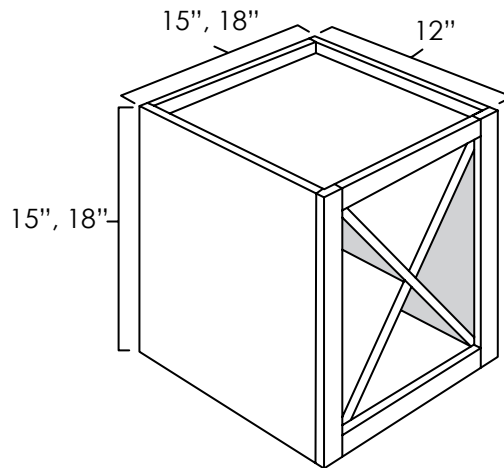

Specifications:

- » Matching finished interior on all door styles
- » All cubes are 12" deep
- » Must be installed between two cabinets, a cabinet and a wall, or mounted to a horizontal surface
- » For SKU ordering info see page 83