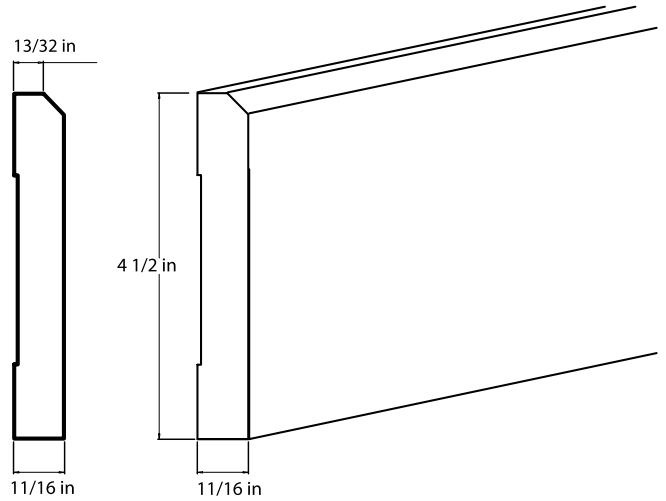

DECORATIVE BASE MOULDING

SKU: DEC004

Specifications:

- » Sold in 8 ft long sections.
- » 4 1/2" inches tall.
- » 11/16 inch thick.
- » For SKU ordering info see page 90

ASP	BC	ES	HS	MO	NG	PS	WPG	WS
◆	N/A	N/A	◆	N/A	◆	◆	◆	◆