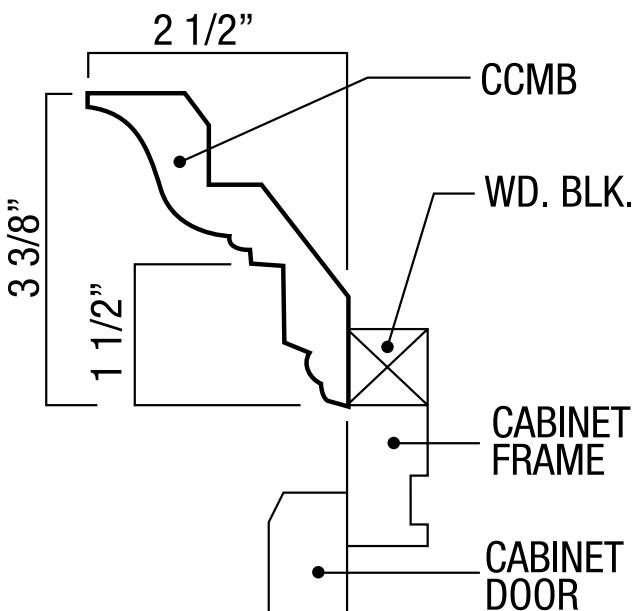

Specifications:

- » Sold in 8 ft long sections.
- » 9/16th of an inch wide.
- » 1/4 inch thick.
- » Crown molding insert.
- » For SKU ordering info see page 88

CROWN MOULDING

SKU: LCM8

Specifications:

- » Sold in 8ft long sections.
- » Flat section to accommodate Rope insert.
- » When applying crown to full overlay cabinets a crown backer will be required.
- » For SKU ordering info see page 88