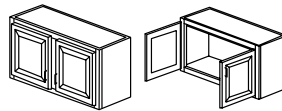

Index

Single Decorative Stacker Wall Cabinets

With Beveled Glass (BG)

		ASP	BC	ES	HS	MO	NG	PS	WPG	WS
W1212BG	12 x 12	N/A	$245.62	N/A	N/A	$233.92	N/A	N/A	N/A	N/A
W1512BG	15 x 12	N/A	$253.05	N/A	N/A	$241.00	N/A	N/A	N/A	N/A
W1812BG	18 x 12	N/A	$266.66	N/A	N/A	$253.96	N/A	N/A	N/A	N/A
W2112BG	21 x 12	N/A	$307.82	N/A	N/A	$293.16	N/A	N/A	N/A	N/A

With Plain Glass (PG)

		ASP	BC	ES	HS	MO	NG	PS	WPG	WS
W1212PG	12 x 12	$257.90	N/A	N/A	$245.62	N/A	$245.62	$245.62	$245.62	$245.62
W1512PG	15 x 12	$265.70	N/A	N/A	$253.05	N/A	$253.05	$253.05	$253.05	$253.05
W1812PG	18 x 12	$279.99	N/A	N/A	$266.66	N/A	$266.66	$266.66	$266.66	$266.66
W2112PG	21 x 12	$323.21	N/A	N/A	$307.82	N/A	$307.82	$307.82	$307.82	$307.82

Bridge Wall Cabinets

		ASP	BC	ES	HS	MO	NG	PS	WPG	WS
W3012	30 x 12	$252.68	$303.58	$168.50	$303.58	$221.72	$303.58	$221.63	$303.58	$221.63
W3312	33 x 12	$261.18	$338.31	N/A	$338.31	$232.08	$338.31	$245.87	$338.31	$245.87
W3612	36 x 12	$295.09	$354.44	$218.51	$354.44	$272.40	$354.44	$263.55	$354.44	$263.55
W3015	30 x 15	$257.52	$365.44	$196.57	$365.44	$235.16	$365.44	$235.24	$365.44	$235.24
W3315	33 x 15	$278.43	$395.43	N/A	$395.43	$252.80	$395.43	$248.85	$395.43	$248.85
W3615	36 x 15	$294.79	$423.74	$245.72	$423.74	$281.00	$423.74	$266.03	$423.74	$266.03
W3018	30 x 18	$268.67	$406.27	$220.45	$406.27	$249.28	$406.27	$242.63	$406.27	$242.63
W3318	33 x 18	$307.35	$441.29	N/A	$441.29	$275.40	$441.29	$276.86	$441.29	$276.86
W3618	36 x 18	$331.13	$463.09	$272.88	$463.09	$294.72	$463.09	$290.01	$463.09	$290.01
W3021	30 x 21	$324.92	$449.53	$253.92	$449.53	$310.80	$449.53	$307.06	$449.53	$307.06
W3321	33 x 21	$354.04	$486.65	N/A	$486.65	$344.60	$486.65	$337.18	$486.65	$337.18
W3621	36 x 21	$420.36	$498.04	$323.89	$498.04	$401.28	$498.04	$400.34	$498.04	$400.34
W3024	30 x 24	$354.46	$478.17	$276.76	$478.17	$330.52	$478.17	$328.61	$478.17	$328.61
W3324	33 x 24	$385.57	$504.67	N/A	$504.67	$361.96	$504.67	$367.21	$504.67	$367.21
W3624	36 x 24	$442.85	$529.07	$337.59	$529.07	$402.64	$529.07	$421.76	$529.07	$421.76