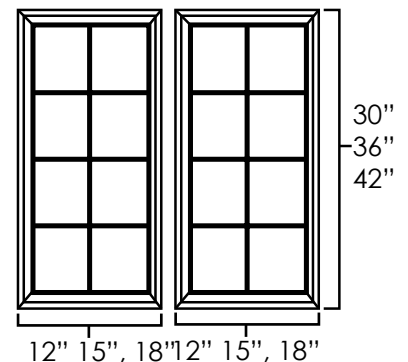

PG (Plain Glass)

ASP	BC	ES	HS	MO	NG	PS	WPG	WS
N/A	N/A	N/A	+	N/A	+	+	+	+