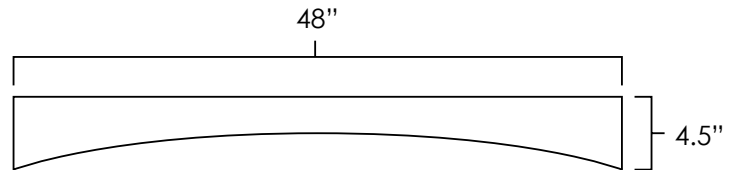

Accessories

ARCHED VALANCES

SKU: VA48

Specifications:

- » Can be trimmed down to needed size.
- » For SKU ordering info see page 84

ASP	BC	ES	HS	MO	NG	PS	WPG	WS
◆	◆	N/A	◆	◆	◆	◆	◆	◆

UNDER COUNTER KNEE DRAWERS

SKU: UCD30 • UCD36

Specifications:

- » Drawer unit designed to be installed under counter to create a desk area.
- » These drawers will install beside either vanity cabinets (21" depth) or standard base cabinets (24" depth).
- » For SKU ordering info see page 84