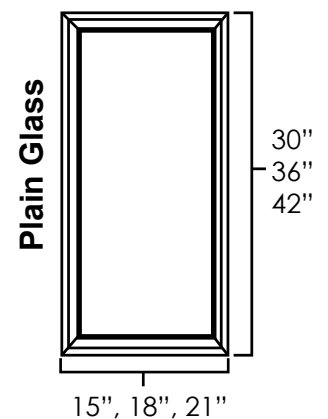

PG (Plain Glass)

ASP	BC	ES	HS	MO	NG	PS	WPG	WS
N/A	N/A	N/A	+	N/A	+	+	+	+