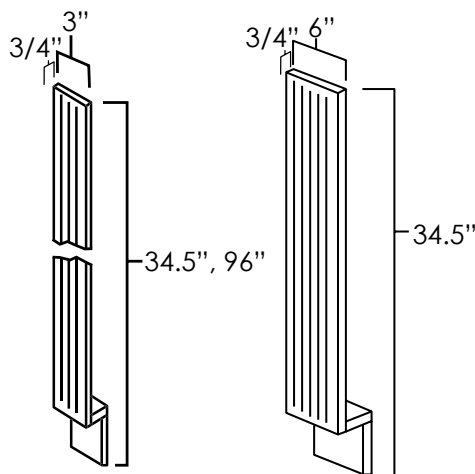

ASP	BC	ES	HS	MO	NG	PS	WPG	WS
◆	◆	N/A	◆	◆	◆	◆	◆	◆