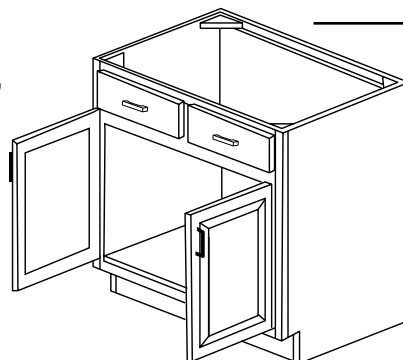

Bases

DIAGONAL CORNER SINK BASE CABINET

SKU: DCB36

BASES

Specifications:

- » There are no shelves in this cabinet.
- » There are no drawers in this cabinet.
- » For SKU ordering info see page 81

ASP	BC	ES	HS	MO	NG	PS	WPG	WS
◆	◆	◆	◆	◆	◆	◆	◆	◆