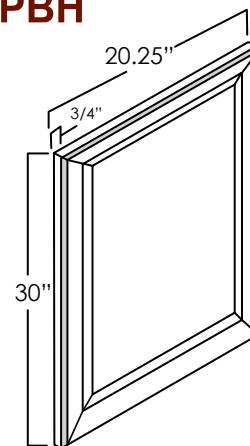

Specifications:

- » Attaches to side of vanity base cabinet
- » Matches style and color of cabinet doors
- » For SKU ordering info see page 90