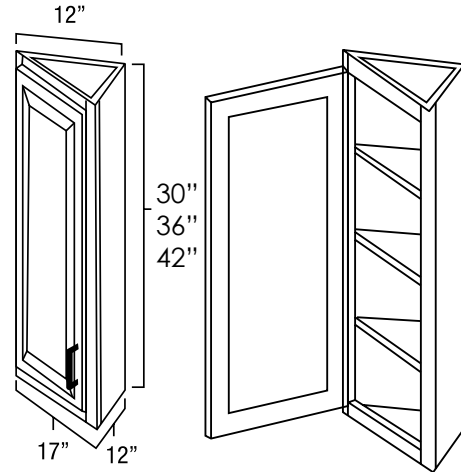

ANGLED END WALL CABINETS

SKU: WCA1230 • WCA1236 • WCA1242

Specifications:

- » 30" and 36" tall cabinets have two adjustable shelves.
- » 42" tall cabinets have three adjustable shelves.
- » For SKU ordering info see page 78

ASP	BC	ES	HS	MO	NG	PS	WPG	WS
◆	◆	N/A	◆	◆	◆	◆	◆	◆