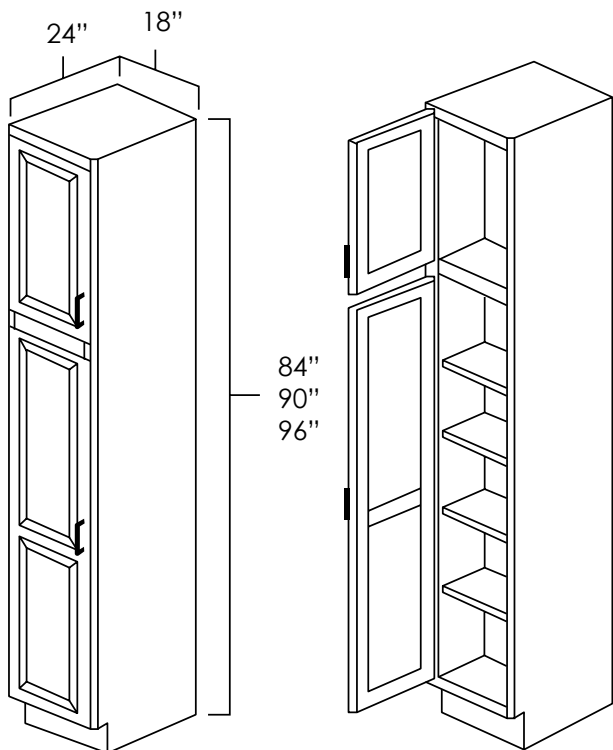

ASP	BC	ES	HS	MO	NG	PS	WPG	WS
◆	N/A	N/A	◆	N/A	◆	◆	◆	◆

Bases

BASES

18" WIDE UTILITY CABINETS

SKU: UC1884 • UC1890 • UC1896

Specifications:

- » Four adjustable shelves can be used in either the top or bottom section.
- » Bottom section measures 54" tall.
- » These cabinets are 24" deep.
- » For SKU ordering info see page 83