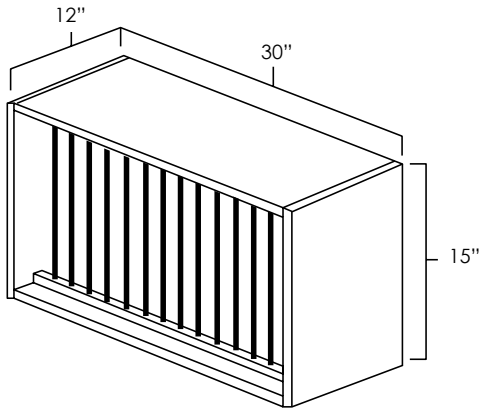

Small
Width: 4-3/4"
Depth: 5"
Height: 9-1/2"

Large
Width: 6-1/4"
Depth: 6-1/2"
Height: 13-1/4"

Accessories

PLATE RACK

SKU: PR3015

Specifications:

- » Will hold 10 plates.
- » Plate rack may also be used with wall cabinets.
- » For SKU ordering info see page 85