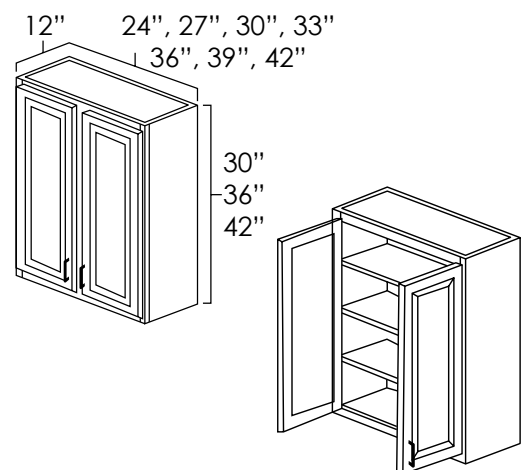

DOUBLE DOOR WALL CABINETS

SKU: W2430 • W2430 • W2442 • W2730 • W2736 • W2742 • W3030
W3036 • W3042 • W3330 • W3336 • W3342 • W3630 • W3636 • W3642
W3930 • W3936 • W3942 • W4230 • W4236 • W4242

Specifications:

- » 30" and 36" tall cabinets have two adjustable shelves.
- » 42" tall cabinets have three adjustable shelves.
- » Butt doors on cabinets are 24" though 36" wide.
- » Doors may be replaced with corresponding set of double glass doors (see page 51).
- » *For SKU ordering info see page 76*

ASP	BC	ES	HS	MO	NG	PS	WPG	WS
◆	◆	◆	◆	◆	◆	◆	◆	◆