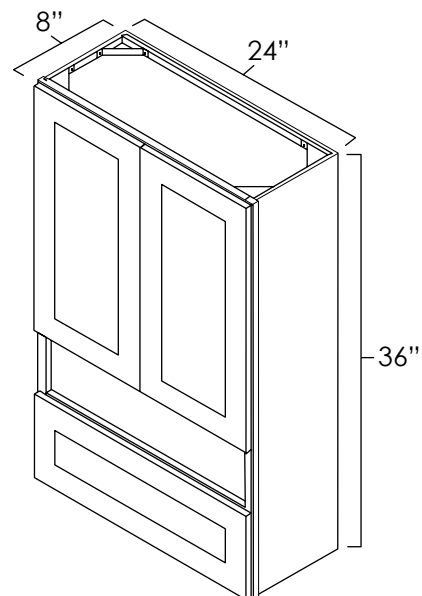

Accessories

PLATE RACK

SKU: PR3015

Specifications:

- » Will hold 10 plates.
- » Plate rack may also be used with wall cabinets.
- » For SKU ordering info see page 85

ASP	BC	ES	HS	MO	NG	PS	WPG	WS
◆	◆	N/A	◆	◆	◆	◆	◆	◆

ACCESSORIES

TOILET TOPPER

SKU: TT2436

Specifications:

- » Butt Doors on top
- » Tilt Out Drawer on bottom
- » Opening between doors and tilt out drawer has a matching finish
- » Opening is 20 7/8" wide x 5 3/4" tall
- » For SKU ordering info see page 85

ASP	BC	ES	HS	MO	NG	PS	WPG	WS
N/A	N/A	N/A	◆	N/A	◆	◆	◆	◆