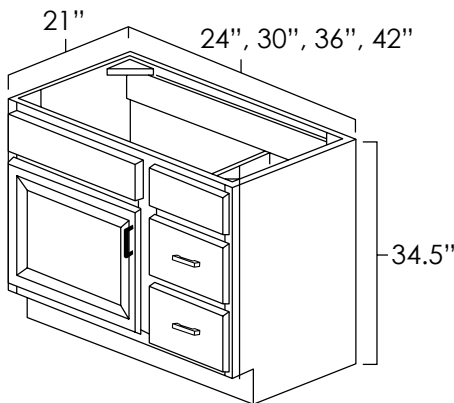

SINGLE DOOR VANITY CABINETS

SKU: V2421DL • V2421DR • V3021DL • V3021DR • V3621DL • V3621DR • V4221DL • V4221DR

Specifications:

- » Depth: 21".
- » There are no shelves in these cabinets.
- » Only the bottom two drawers are functioning.
- » All styles have one standard false drawer front on top and two deep drawers below.
- » **WHEN INDICATING RIGHT (R) or LEFT (L), IT CORRESPONDS TO THE SIDE THE DRAWERS ARE ON WHILE LOOKING AT IT**
- » For SKU ordering info see page 91

SKU: V2421DL • V2421DR

ASP	BC	ES	HS	MO	NG	PS	WPG	WS
◆	N/A	N/A	◆	N/A	◆	◆	◆	◆

SKU: V3021DL • V3021DR • V3621DL • V3621DR

ASP	BC	ES	HS	MO	NG	PS	WPG	WS
◆	◆	◆	◆	◆	◆	◆	◆	◆

SKU: V4221DL • V4221DR

ASP	BC	ES	HS	MO	NG	PS	WPG	WS
N/A	N/A	N/A	◆	N/A	◆	◆	◆	◆