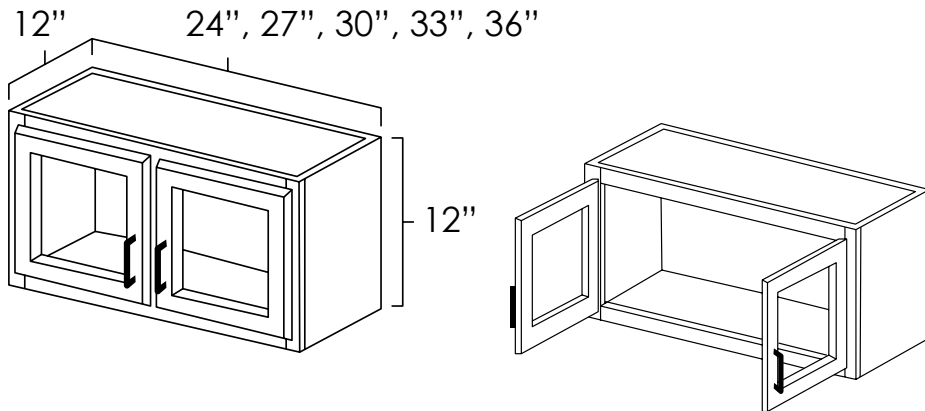

Cabinet Specifications

DOUBLE DECORATIVE STACKER BOXES

SKU: W2421BG • W2721BG • W3012BG • W3312BG • W3612BG • W2412PG • W2712PG • W3012PG • W3312PG • W3612PG

Specifications:

- » **Doors have beveled glass or plain glass fronts.**
- » **These cabinets are shipped pre-assembled.**
- » **Butt doors on all double door stacker cabinets.**
- » *For SKU ordering info see page 78*

With Beveled Glass (BG) • With Plain Glass (PG)

	ASP	BC	ES	HS	MO	NG	PS	WPG	WS
BG	N/A	◆	N/A	N/A	◆	N/A	N/A	N/A	N/A
PG	◆	N/A	N/A	◆	N/A	◆	◆	◆	◆

A double decorative stacker wall cabinet has been stacked on top of a refrigerator. Shown here in Winchester Grey.