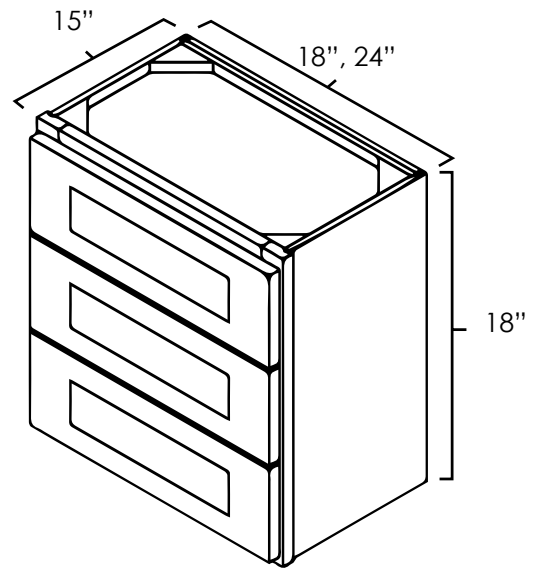

THREE DRAWER WALL CABINETS

WALLS

SKU: W3DR18 • W3DR24

Specifications:

- » One standard height dovetail drawer
- » Two deeper dovetail drawers
- » For SKU ordering info see page 77

ASP	BC	ES	HS	MO	NG	PS	WPG	WS
N/A	N/A	N/A	◆	N/A	◆	◆	◆	◆