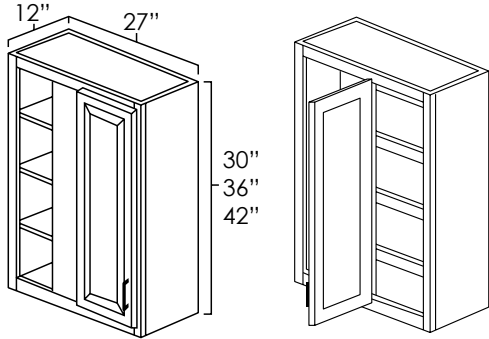

BLIND CORNER WALL CABINETS

SKU: WBC2730 • WBC2736 • WBC2742