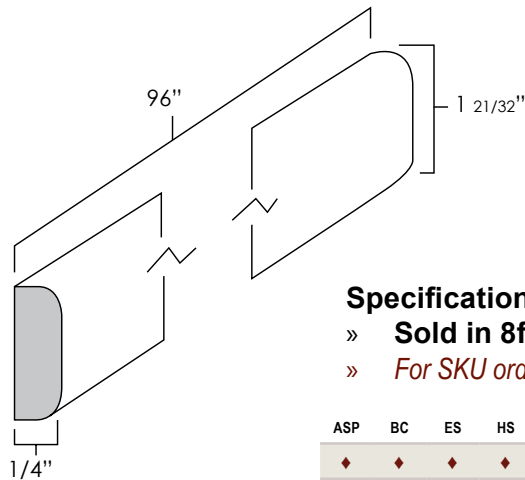

BATTEN MOULDING

SKU: BM8

Specifications:

- » Sold in 8ft. long sections
- » For SKU ordering info see page 89

ASP	BC	ES	HS	MO	NG	PS	WPG	WS
◆	◆	◆	◆	◆	◆	◆	◆	◆

SPLIT CORNER DECORATIVE LEG

SKU: SCDL

Specifications:

- » Sold in 42" long sections.
- » For SKU ordering info see page 90

ASP	BC	ES	HS	MO	NG	PS	WPG	WS
◆	N/A	N/A	◆	N/A	◆	◆	◆	◆