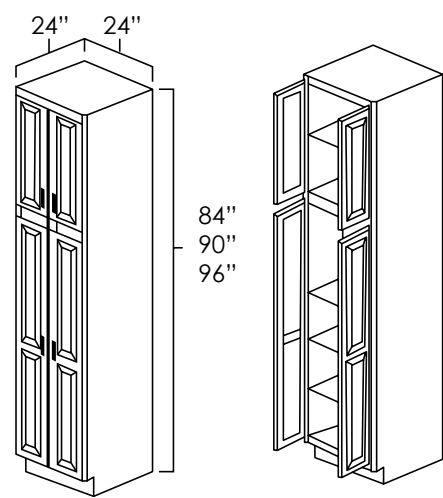

Specifications:

- » Four adjustable shelves can be used in either the top or bottom section.
- » Bottom section measures 54" tall.
- » These cabinets are 24" deep.
- » For SKU ordering info see page 83