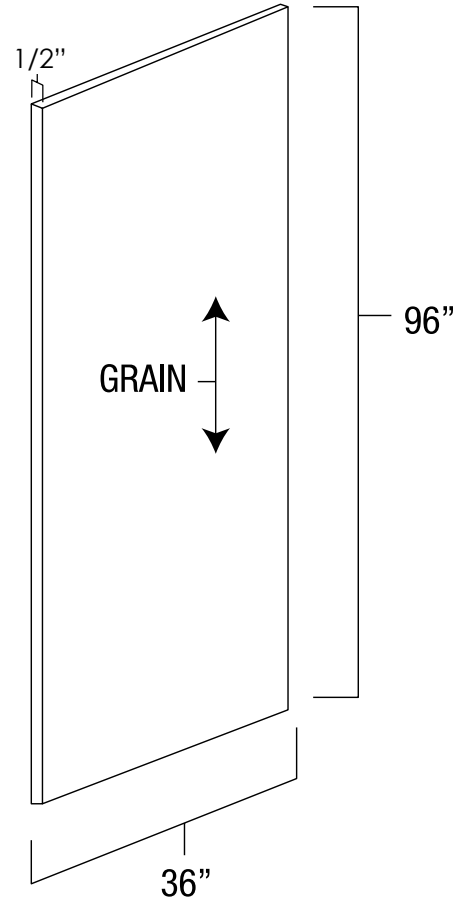

Panels, Fillers & Trims

ISLAND PANELS

SKU: IS3696

Specifications:

- » 1/2" thick.
- » Can be trimmed to desired height and/or width.
- » For SKU ordering info see page 88

ASP BC ES HS MO NG PS WPG WS

PANELS, FILLERS & TRIMS

SHOE MOULDING

SKU: SHM8

Specifications:

- » 3/4" tall
- » 1/2" thick
- » Can be trimmed to desired height and/or width.
- » For SKU ordering info see page 88

ASP BC ES HS MO NG PS WPG WS