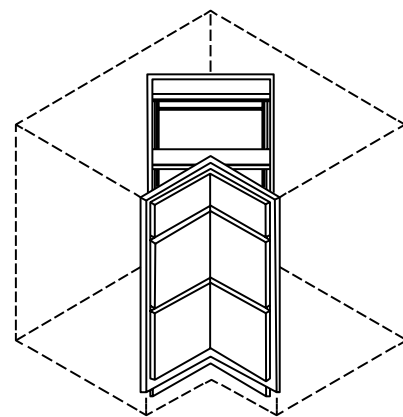

Bases

CORNER DRAWERS BASE CABINET

SKU: CDB36

BASES

Specifications:

- » This cabinet has three fully functioning, full extension drawers.
- » Glazed Mocha, Bristol Chocolate, Winchester Grey, West Point Grey, Aspen White and White Shaker have one standard drawer on top and two deep drawers below.
- » All drawer bases have a small top drawer and two larger bottom drawers
- » For SKU ordering info see page 81

ASP	BC	ES	HS	MO	NG	PS	WPG	WS
◆	◆	◆	◆	◆	◆	◆	◆	◆