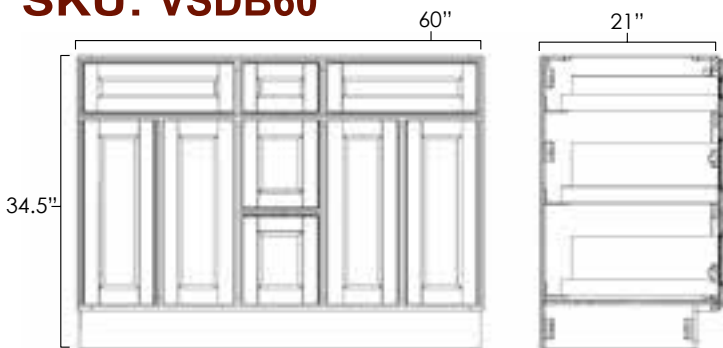

DOUBLE SINK VANITY CABINETS

SKU: VSDB60

» For SKU ordering info see page 91

ASP	BC	ES	HS	MO	NG	PS	WPG	WS
◆	N/A	N/A	◆	N/A	◆	◆	◆	◆