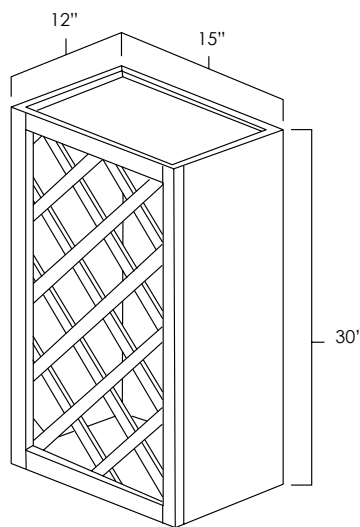

ASP	BC	ES	HS	MO	NG	PS	WPG	WS
◆	◆	◆	◆	◆	◆	◆	◆	◆

ACCESSORIES