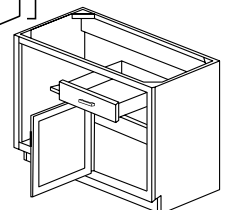

Specifications:

- » Adjustable to 45" wide.
- » May not be pulled farther than 9".
- » 12 7/8" door overlays 11 7/8" frame opening.
- » May be used as a right (R) or left (L) blind setup.
- » Full overlay cabinets must be pulled a minimum of 4" and remaining styles must be pulled a minimum of 3". May be necessary to pull further to allow clearance for door and drawer hardware.
- » For SKU ordering info see page 81