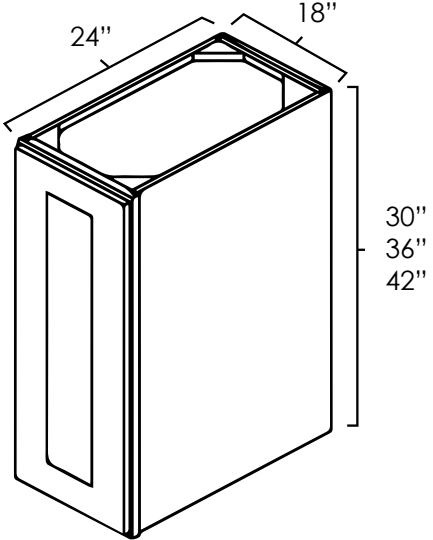

24" DEEP SINGLE DOOR WALL CABINETS

SKU:
W183024 • W183624 • W184224

1. **Specifications:**
2. » 24" Deep
   - » Top Cabinet to be used for Split Pantries
   - » Will need a tall skin to cover seam
   - » *For SKU ordering info see page 77*

ASP	BC	ES	HS	MO	NG	PS	WPG	WS
N/A	N/A	N/A	◆	N/A	◆	◆	◆	◆