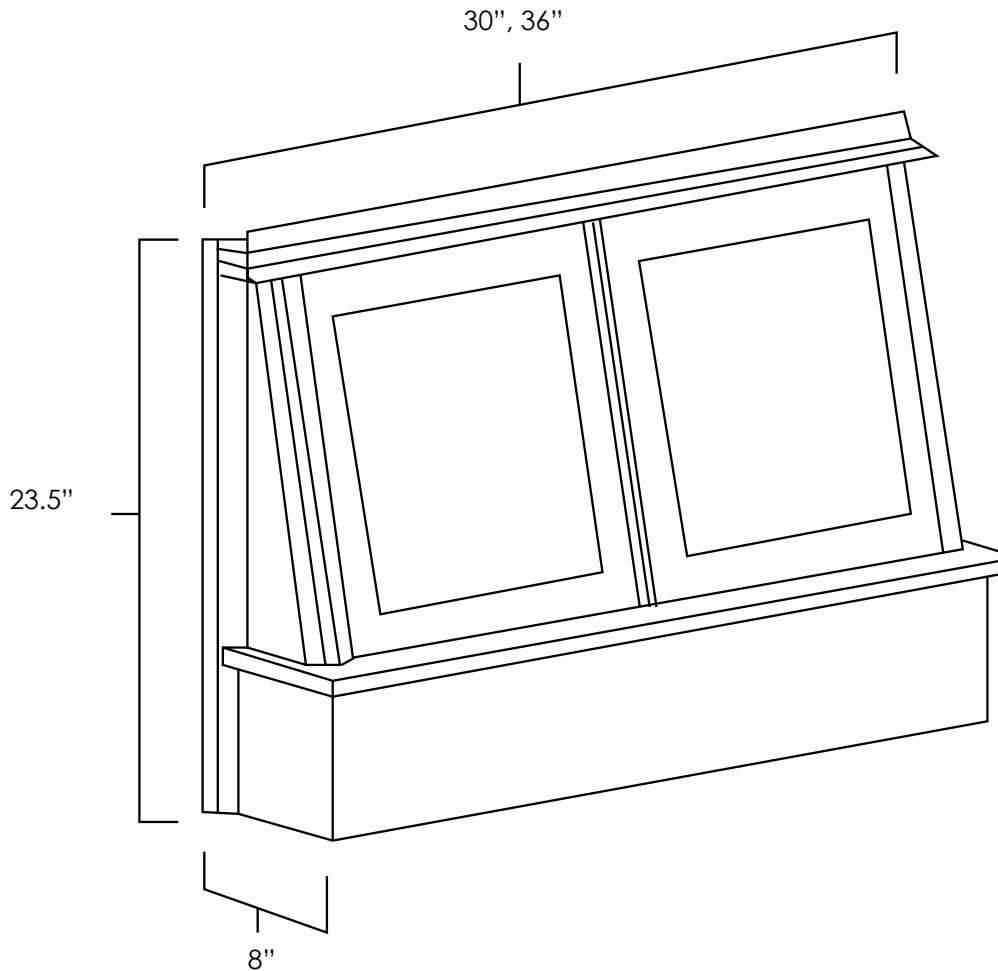

RANGE HOOD FRONTS

SKU: RHF30 • RHF36

ACCESSORIES