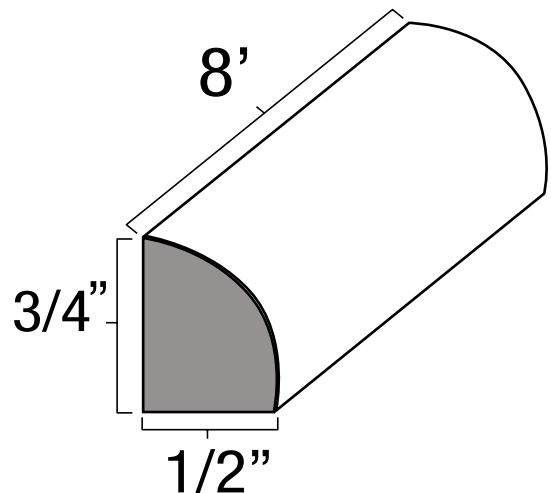

Panels, Fillers & Trims

ISLAND PANELS

SKU: IS3696

Specifications:

- » 1/2" thick.
- » Can be trimmed to desired height and/or width.
- » For SKU ordering info see page 88

ASP BC ES HS MO NG PS WPG WS

PANELS, FILLERS & TRIMS

SHOE MOULDING

SKU: SHM8

Specifications:

- » 3/4" tall
- » 1/2" thick
- » Can be trimmed to desired height and/or width.
- » For SKU ordering info see page 88

ASP BC ES HS MO NG PS WPG WS