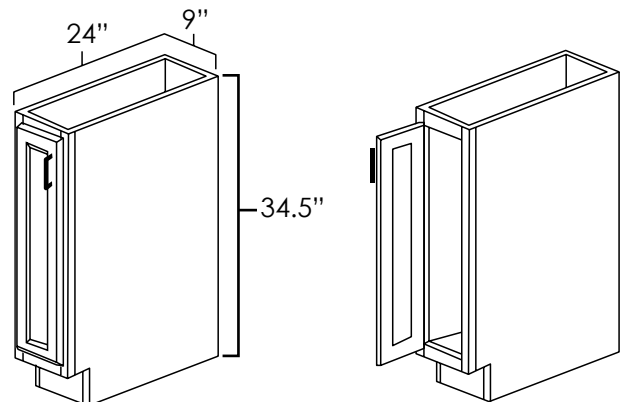

ANGLED END BASE CABINETS

SKU: BA24

Specifications:

- » One adjustable shelf
- » Three BA24s are used to create the end of an island in Glazed Mocha. Two of the doors have been replaced with 18" x 30" mullion doors and have lights installed to create this decorative look.
- » *For SKU ordering info see page 82*

ASP	BC	ES	HS	MO	NG	PS	WPG	WS
◆	◆	◆	◆	◆	◆	◆	◆	◆

FULL HEIGHT / TRAY BASE CABINET

SKU: TB09

Specifications:

- » There are no shelves in this cabinet or top drawer.
- » Good for trays & cookie sheets
- » *For SKU ordering info see page 82*

ASP	BC	ES	HS	MO	NG	PS	WPG	WS
◆	◆	◆	◆	◆	◆	◆	◆	◆