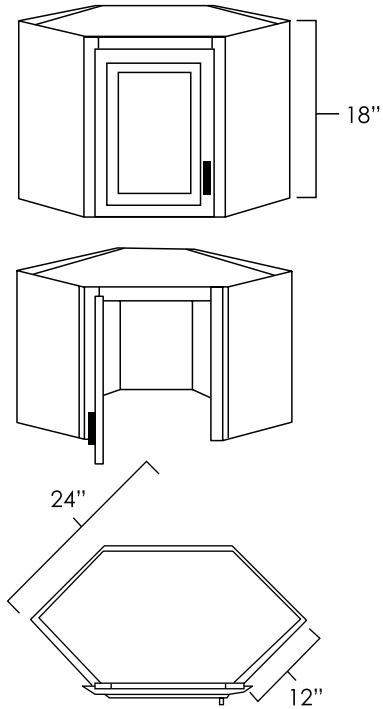

APPLIANCE GARAGE

SKU: AG2418