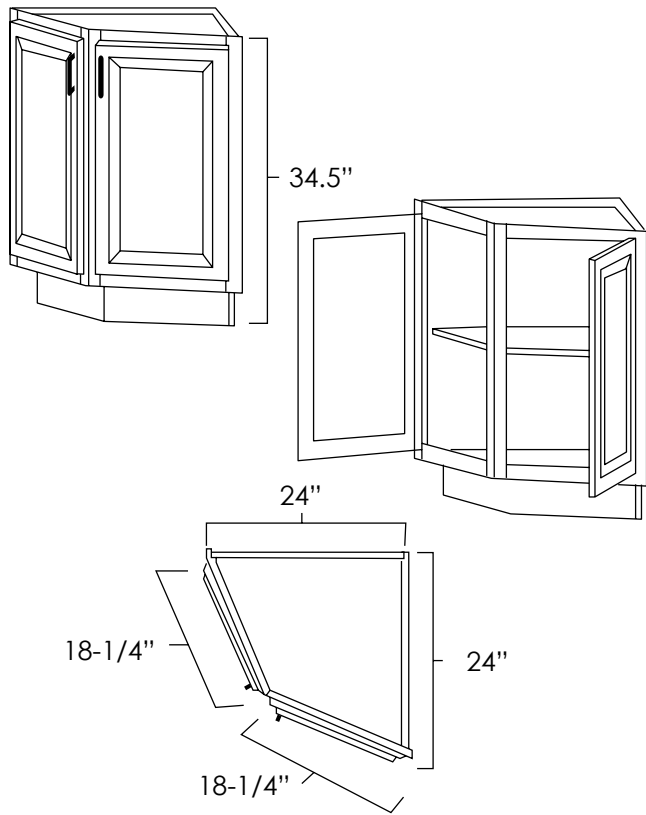

ANGLED END BASE CABINETS

SKU: BA24

Specifications:

- » One adjustable shelf
- » Three BA24s are used to create the end of an island in Glazed Mocha. Two of the doors have been replaced with 18" x 30" mullion doors and have lights installed to create this decorative look.
- » *For SKU ordering info see page 82*

ASP	BC	ES	HS	MO	NG	PS	WPG	WS
◆	◆	◆	◆	◆	◆	◆	◆	◆