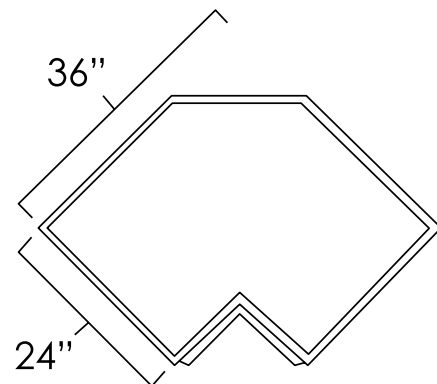

Bases

CORNER DRAWERS BASE CABINET

SKU: CDB36

BASES

Specifications:

- » This cabinet has three fully functioning, full extension drawers.
- » Glazed Mocha, Bristol Chocolate, Winchester Grey, West Point Grey, Aspen White and White Shaker have one standard drawer on top and two deep drawers below.
- » All drawer bases have a small top drawer and two larger bottom drawers
- » For SKU ordering info see page 81

ASP	BC	ES	HS	MO	NG	PS	WPG	WS
◆	◆	◆	◆	◆	◆	◆	◆	◆