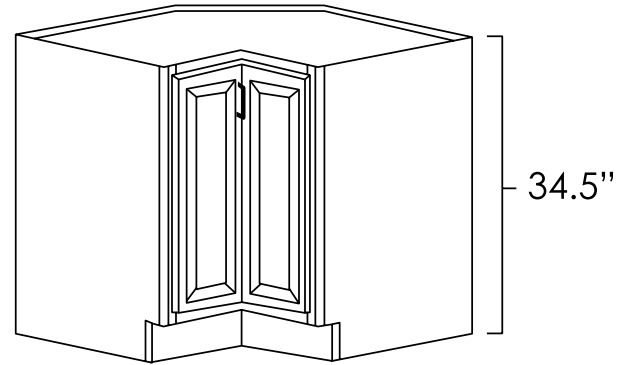

SINGLE DOOR

UCB1854

DOUBLE DOOR

UCB2454
UCB3054
UCB3654

LAZY SUSAN CORNER BASE CABINETS

SKU: LS3312 • LS3612

Specifications:

- » Stainless steel baskets are standard.
- » There are two baskets per cabinet.
- » Both baskets are height adjustable.
- » Lazy susan doors may be mounted to open right or left.
- » For SKU ordering info see page 81