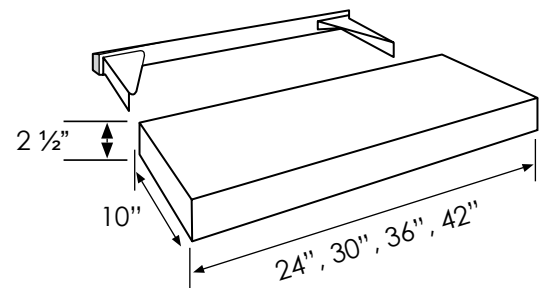

Specifications:

- » **Not trimmable**
- » **Install as floating or between two cabinets or between one cabinet and a wall**
- » **Finished to match on front, sides, top, and bottom**
- » **Max load = 15 lbs per linear foot**
- » *For SKU ordering info see page 84*