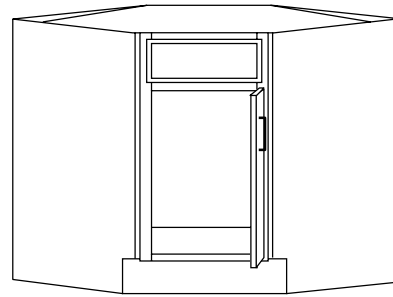

ASP	BC	ES	HS	MO	NG	PS	WPG	WS
◆	◆	◆	◆	◆	◆	◆	◆	◆

Bases

DIAGONAL CORNER SINK BASE CABINET

SKU: DCB36

BASES

Specifications:

- » There are no shelves in this cabinet.
- » There are no drawers in this cabinet.
- » For SKU ordering info see page 81