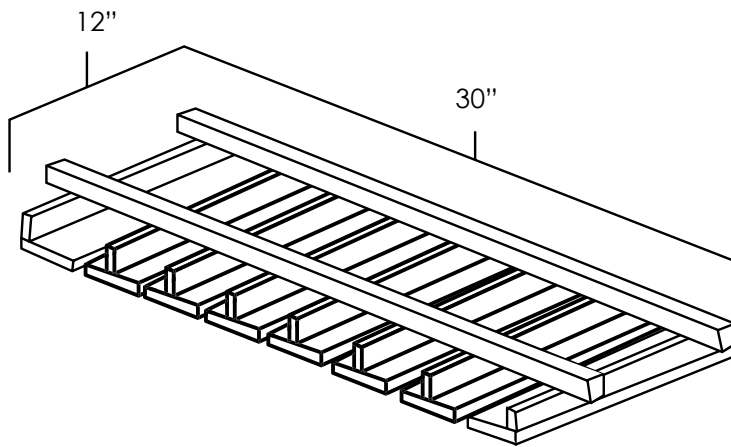

STEM GLASS HOLDER

SKU: SHG

Specifications:

- » Solid wood.
- » Mounts to bottom of wall cabinet.
- » Can be cut to fit smaller cabinets.
- » Fitted to mount under any 30" wide standard, stacker, or bridge wall cabinet.
- » Holds 6 rows of glasses (18 standard size wine glasses)
- » *For SKU ordering info see page 83*

ASP	BC	ES	HS	MO	NG	PS	WPG	WS
◆	◆	N/A	◆	◆	◆	◆	◆	◆