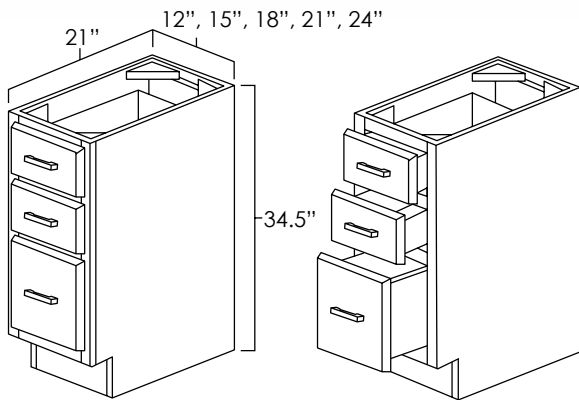

VANITY DRAWERS BASE CABINETS

SKU: VDB1221 • VDB1521 • VDB1821 • VDB2121 • VDB2421

Specifications:

- » Depth: 21".
- » All styles have one standard drawer on top and two deep drawers below.
- » All three drawers are fully functioning.
- » *For SKU ordering info see page 91*

SKU: VDB1221 • VDB1521 • VDB1821

ASP	BC	ES	HS	MO	NG	PS	WPG	WS
◆	◆	◆	◆	◆	◆	◆	◆	◆

SKU: VDB2121 • VDB2421

ASP	BC	ES	HS	MO	NG	PS	WPG	WS
◆	N/A	N/A	◆	N/A	◆	◆	◆	◆