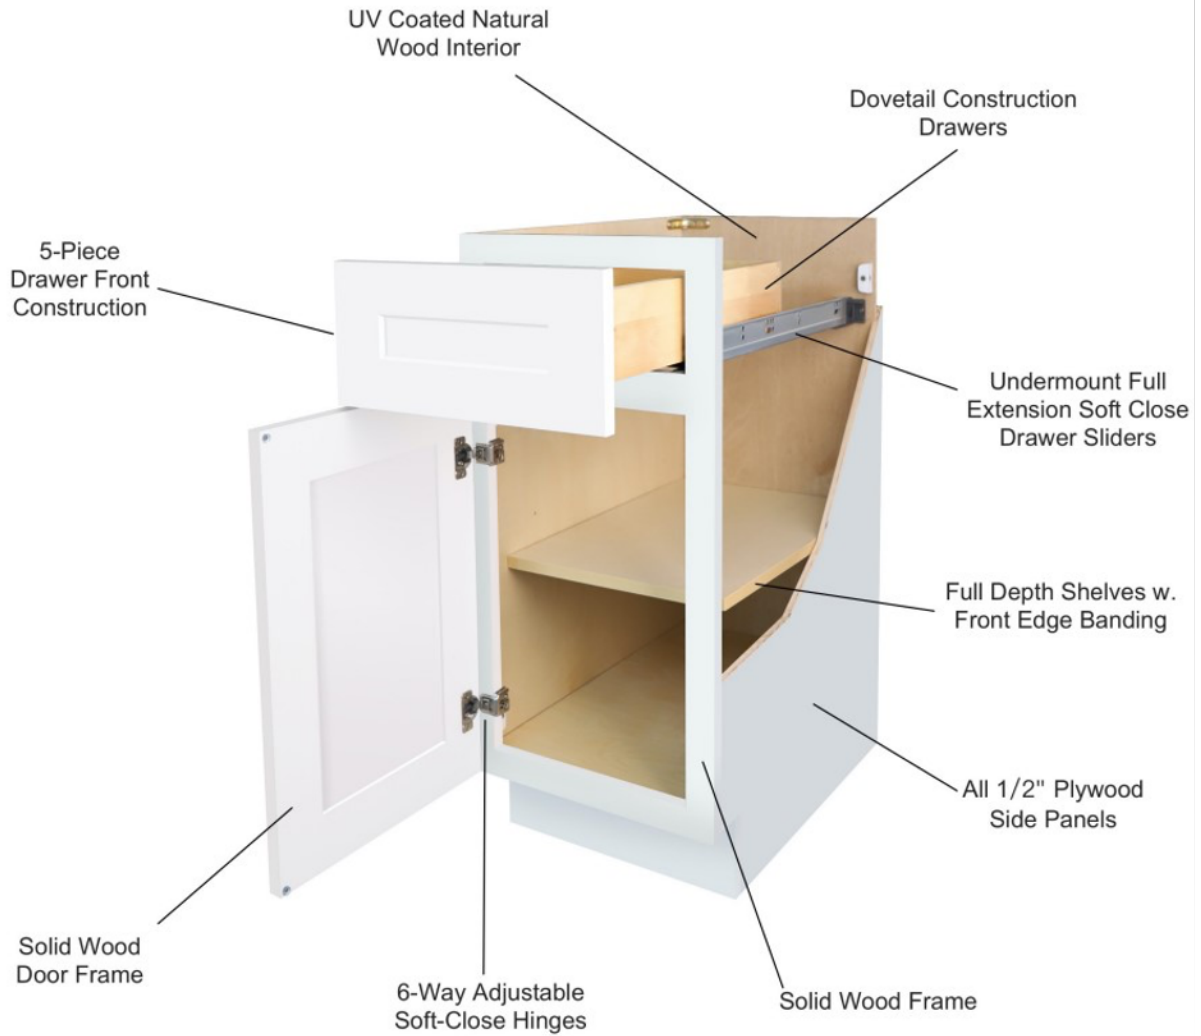

Construction Specifications: