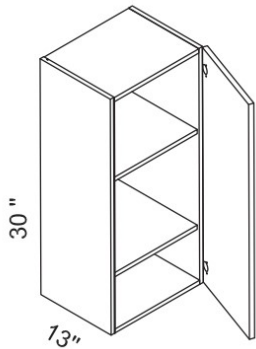

Product List

Wall Cabinet

W0930-W2130

Regular Wall Cabinet
One Door

Item	Dimension (Inch)		
	W	H	D
W0930	09	30	12
W1230	12	30	12
W1530	15	30	12
W1830	18	30	12
W2130	21	30	12