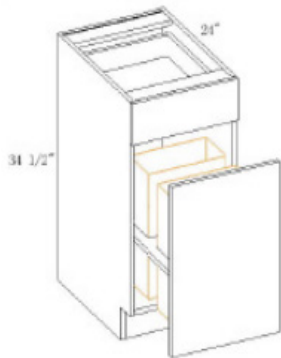

Product List

Base Cabinet

BTC18

Trash Can Base Cabinet One Door One Drawer

Item	Dimension (Inch)		
	W	H	D
BTC18	18	34 1/2	24

Trash can set included