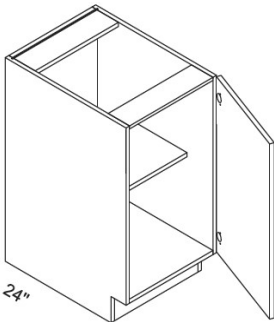

B12Fd-B21FD

Full Door Base Cabinet One Door

Item	Dimension (Inch)		
	W	H	D
B12FD	12	34 1/2	24
B15FD	15	34 1/2	24
B18FD	15	34 1/2	24