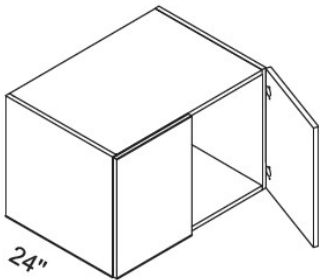

W301524-W3021LU Refrigerator Wall Cabinet Two Doors

Item	Dimension (Inch)		
	W	H	D
W301224	30	15	24
W361224	36	15	24
W301824	30	18	24
W361824	36	18	24
W302424	30	24	24
W362424	36	24	24