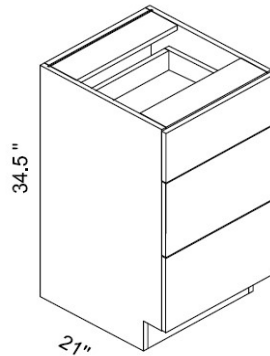

Vanity Sink Base Cabinet
Two Doors One False Drawer

3VDB12-3VDB24

Vanity Drawer Base Cabinet
Three Drawers

Item	Dimension (Inch)		
	W	H	D
3VDB12	12	34 1/2	21
3VDB15	15	34 1/2	21
3VDB18	18	34 1/2	21
3VDB21	21	34 1/2	21
3VDB24	24	34 1/2	21