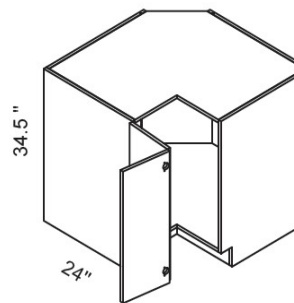

LSB36

Corner Base Cabinet One Door

Item	Dimension (Inch)		
	W	H	D
LSB36	36	34 1/2	24

Hardwood Lazy Susan tray included