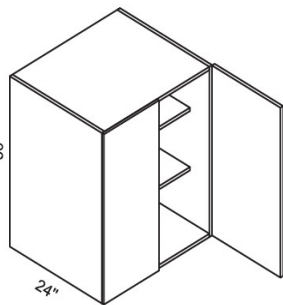

**Pantry Wall Cabinet
Two Doors**

Item	Dimension (Inch)		
	W	H	D
W243024	24	30	24
W243624	24	36	24
W244224	24	42	24
W303024	30	30	24
W303624	30	36	24
W304224	30	42	24

P245424-P305424