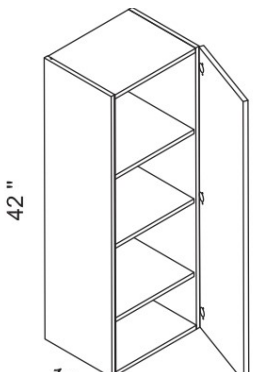

W0942-W2142

Regular Wall Cabinet
One Door

Item	Dimension (Inch)		
	W	H	D
W0942	09	42	12
W1242	12	42	12
W1542	15	42	12
W1842	18	42	12
W2142	21	42	12