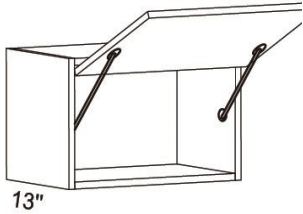

Product List

Wall Cabinet

W3012LU-W3021LU Horizontal Wall Cabinet One Door

Item	Dimension (Inch)		
	W	H	D
W3012LU	30	12	12
W3015LU	30	15	12
W3018LU	30	18	12
W3021LU	30	21	12

Lift up hardware not included