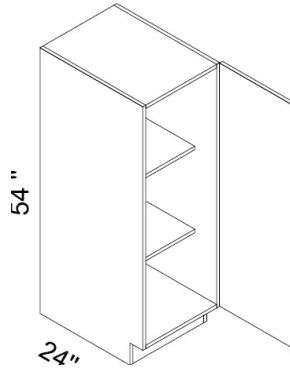

## Tall Cabinet

**W183024-W184224**

**Pantry Wall Cabinet  
One Door**

Item	Dimension (Inch)		
	W	H	D
W183024	18	30	24
W183624	18	36	24
W184224	18	42	24

**P185424**

**Pantry Base Cabinet  
One door**

Item	Dimension (Inch)		
	W	H	D
P185424	18	54	24