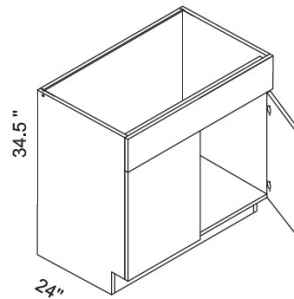

SB30-SB36

Sink Base Cabinet Two Doors One False Drawer

Item	Dimension (Inch)		
	W	H	D
SB30	30	34 1/2	24
SB33	33	34 1/2	24
SB36	36	34 1/2	24