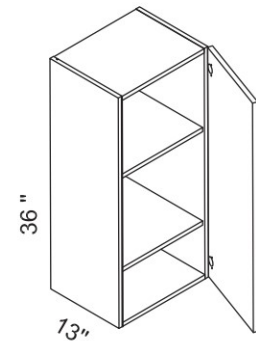

W0936-W2136

Regular Wall Cabinet
One Door

Item	Dimension (Inch)		
	W	H	D
W0936	09	36	12
W1236	12	36	12
W1536	15	36	12
W1836	18	36	12
W2136	21	36	12