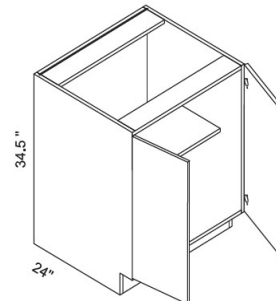

B24FD-B36FD

Full Door Base Cabinet Two Doors

Item	Dimension (Inch)		
	W	H	D
B24FD	24	34 1/2	24
B30FD	30	34 1/2	24
B36FD	36	34 1/2	24