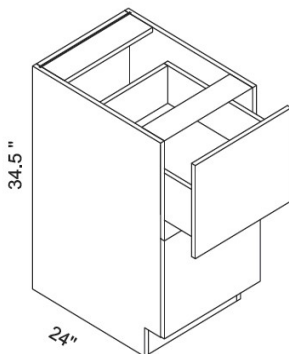

2DB24-2DB36

Drawer Base Cabinet Two Drawers

Item	Dimension (Inch)		
	W	H	D
2DB24	24	34 1/2	24
2DB30	30	34 1/2	24
2DB36	36	34 1/2	24