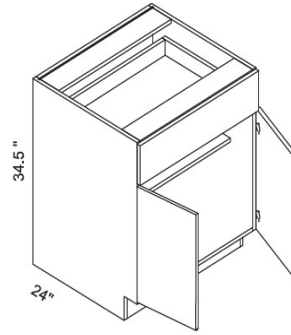

B24-B36

Regular Base Cabinet One Door One Drawer

Item	Dimension (Inch)		
	W	H	D
B21	21	34 1/2	24
B24	24	34 1/2	24
B27	27	34 1/2	24
B30	30	34 1/2	24
B33	33	34 1/2	24
B36	36	34 1/2	24