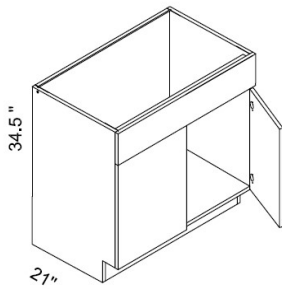

Product List

Vanity Cabinet

VS24-VS42

Vanity Sink Base Cabinet
Two Doors One False Drawer

Item	Dimension (Inch)		
	W	H	D
VS24	24	34 1/2	21
VS27	27	34 1/2	21
VS30	30	34 1/2	21
VS36	36	34 1/2	21
VS42	42	34 1/2	21