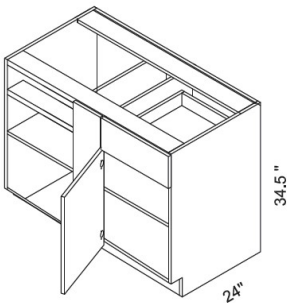

BLB36-BLB42

Blind Corner Base Cabinet One Drawer One Door

Item	Dimension (Inch)		
	W	H	D
BLB36	36	34 1/2	24
BLB42	42	34 1/2	24