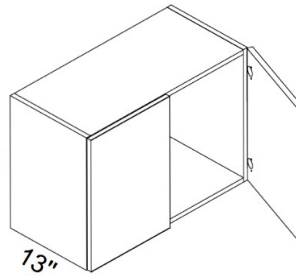

W3012-W3024

Microwave Wall Cabinet Two Doors

Item	Dimension (Inch)		
	W	H	D
W3012	30	12	12
W3015	30	15	12
W3018	30	18	12
W3024	30	24	12