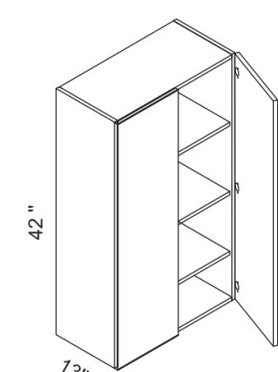

W2442-W3642

Regular Wall Cabinet
Two Doors

Item	Dimension (Inch)		
	W	H	D
W2442	24	42	12
W2742	27	42	12
W3042	30	42	12
W3342	33	42	12
W3642	36	42	12