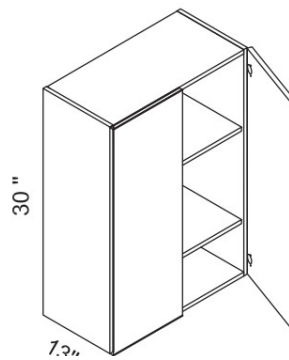

W2430-W3630

Regular Wall Cabinet
Two Doors

Item	Dimension (Inch)		
	W	H	D
W2430	24	30	12
W2730	27	30	12
W3030	30	30	12
W3330	33	30	12
W3630	36	30	12