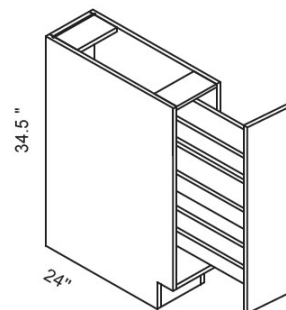

TB06-TB12

Pull-out Base Cabinet One Door

Item	Dimension (Inch)		
	W	H	D
TB06	06	34 1/2	24
TB09	09	34 1/2	24
TB12	12	34 1/2	24

Hardwood pull out tray included